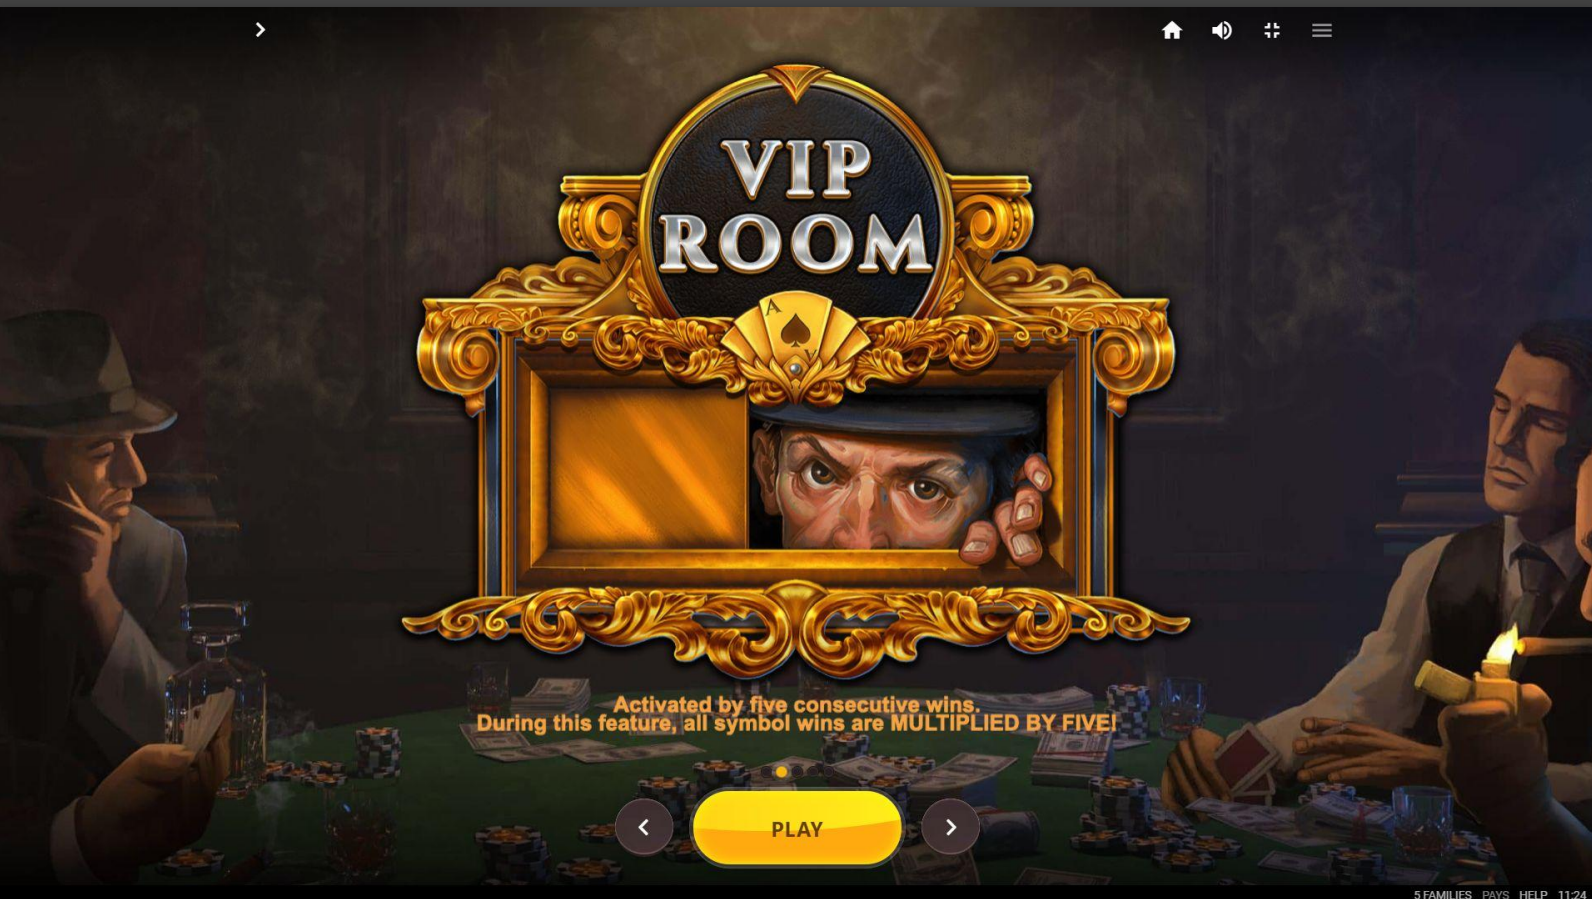

Welcome to the 5 Families' smoky and salubrious candlelit casino where the objective is to gain entry to the secret VIP ROOM. Each consecutive win loads a bullet into the revolver above the reels. Once all 5 chambers are loaded the player is awarded entry to the back VIP Room where all WINS are MULTIPLIED BY FIVE! It's an offer you can't refuse!

Highlights

- ★ VIP Room - the goal is simple - land five consecutive wins to enter the secret VIP Room where all symbol wins are MULTIPLIED BY FIVE!
- ★ Mob Movie Theme - everybody has a favourite mob movie and will recognise and enjoy our beautifully animated range of underworld characters.
- ★ Exciting Max Win - a win potential of 1,000x stake is an attractive prospect for any player!

[CLICK TO PLAY](#)

SCREENS

Main Screen

5 FAMILIES

5 Families is a 5x3 slot in a classy ornate frame set in the Mob's smoky and salubrious candlelit casino. The target is clear - fill all 5 chambers of the revolver above the slot to enter the secret VIP Room where all wins are multiplied by 5! The reels are filled with mafia-themed symbols including the front page news, the tumbler of premium Irish whiskey, the casino chips and cards, the briefcase and the higher-paying 5 Mob bosses - Nicky "The Knife", Tommy "Toothpick", Sonny "Suits", Benny "The Bull" and the highest-paying boss of bosses, Mickey "Big Mouth". In the VIP Room, the symbols are all worth 5 times more. A gun is added to the newspaper, bullets to the whiskey, cash to the poker chips and the contents of the briefcase are revealed. The now gold-framed 5 bosses unveil their hands. Gentle jazz music and classic wise guy remarks accompany each spin transporting players to the gangster's forbidden underworld!