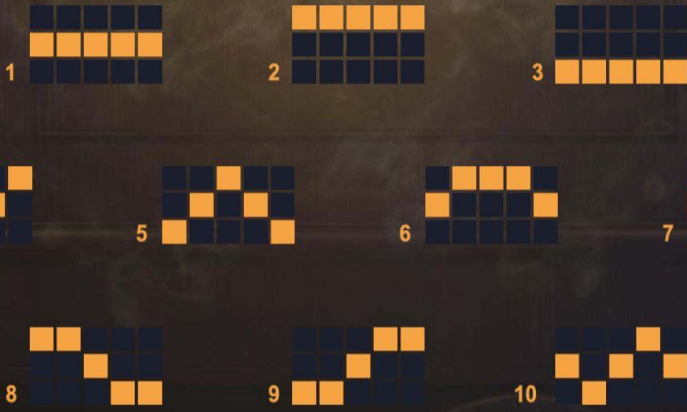

x5 = 60
x4 = 30
x3 = 8

x5 = 25
x4 = 12
x3 = 5

x5 = 20
x4 = 10
x3 = 4

x5 = 15
x4 = 8
x3 = 3

x5 = 10
x4 = 5
x3 = 2

PLAY

WIN LINES

All wins are paid when a symbol matches a payline pattern from the leftmost side of the reels.