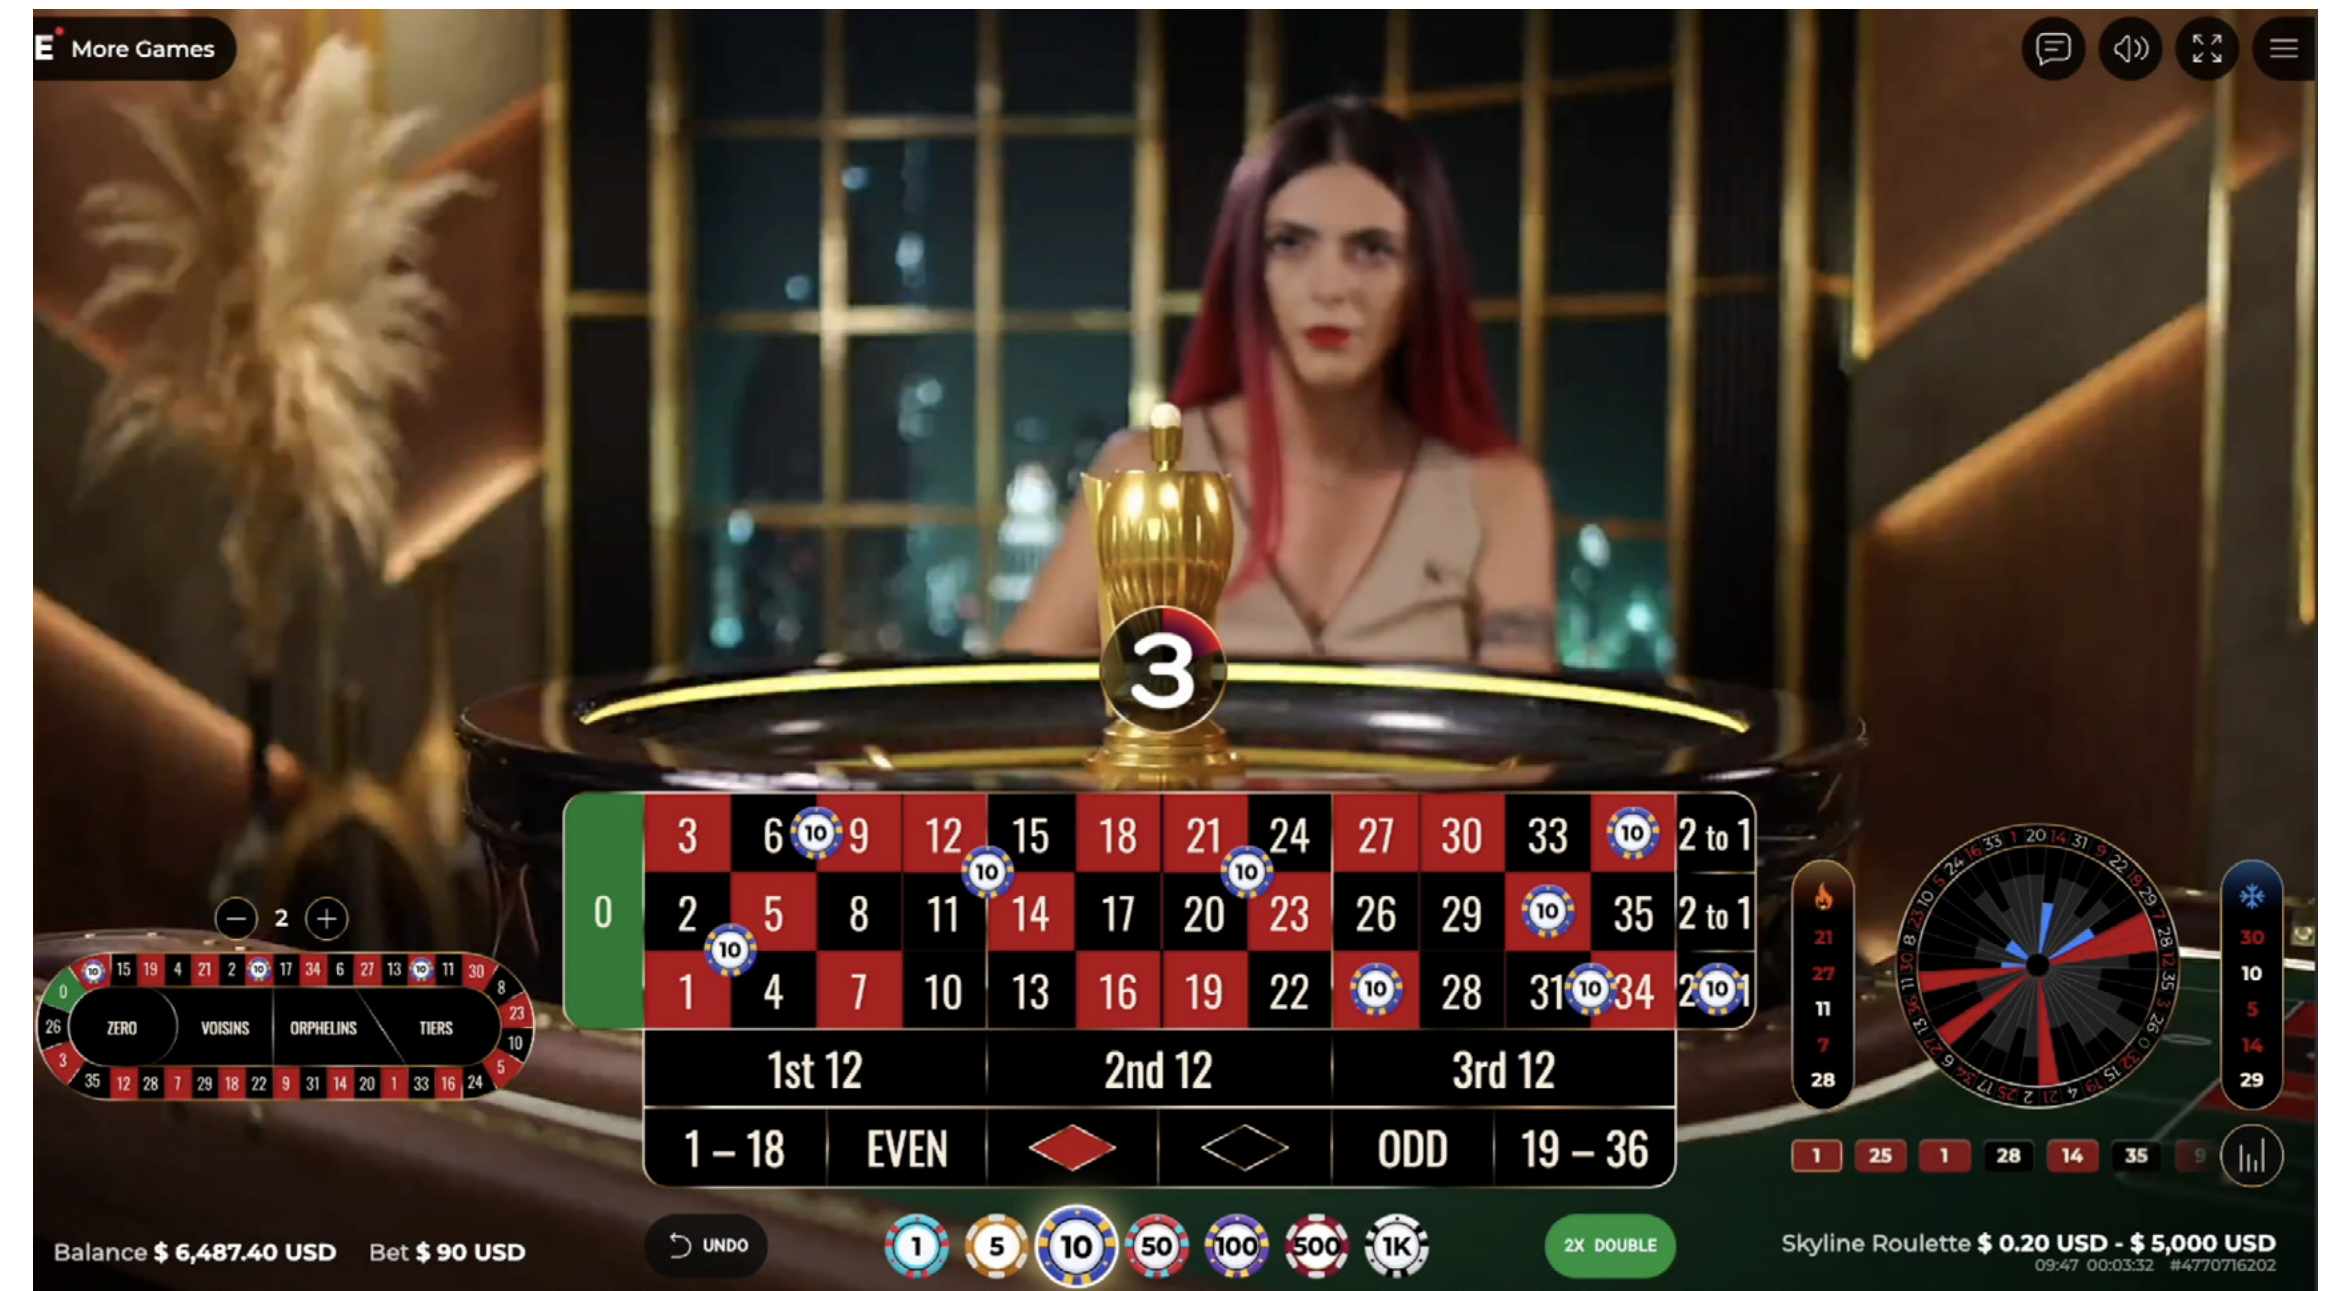

With Cricket Auto Roulette, the thrill of the pitch is just a spin away.

Voiceovers are available in Brazilian Portuguese, English, French, Hindi, Italian, Russian, Spanish, and Turkish.

OTT ROULETTE

Streamed from Malta, Colombia and Sri Lanka, OTT Roulette transports players into an authentic casino environment with its immersive and sophisticated design. Offering a seamless blend of realism and excitement, this roulette experience brings the grandeur of a real casino right to your screen. With high-quality visuals and an engaging atmosphere, OTT Roulette ensures that every spin feels as thrilling as being in a top-tier gaming venue. Players can fully indulge in this premium setting, enjoying the excitement of the game with the elegance and authenticity of a live casino experience.

GAME OVERVIEW

VARIANTS

HOW TO PLAY

PAYOUTS

MARKETING ASSETS

HOW TO PLAY

The objective of Roulette is to predict the number on which the ball will land by placing one or more bets that cover that particular number. The wheel in European Roulette includes the numbers 1-16 plus a single 0 (zero).

You can place many different kinds of bets on the Roulette table. Bets can cover a single number or a certain range of numbers - each type of bet has its own payout rate.

Bets made on the numbered spaces on the betting area, or on the lines between them, are called inside bets, while bets made on the special boxes below and to the side of the main grid of numbers are called outside bets. A Straight Up bet or a Split bet are examples of inside bets, bets on Red/Black or Even/Odd are examples of outside bets.

GAME OVERVIEW

VARIANTS

HOW TO PLAY

PAYOUTS

MARKETING ASSETS

After the betting time has expired, the ball is spun within the Roulette wheel. The ball will eventually come to rest in one of the numbered pockets. You win if you have placed a bet that covers that particular number.