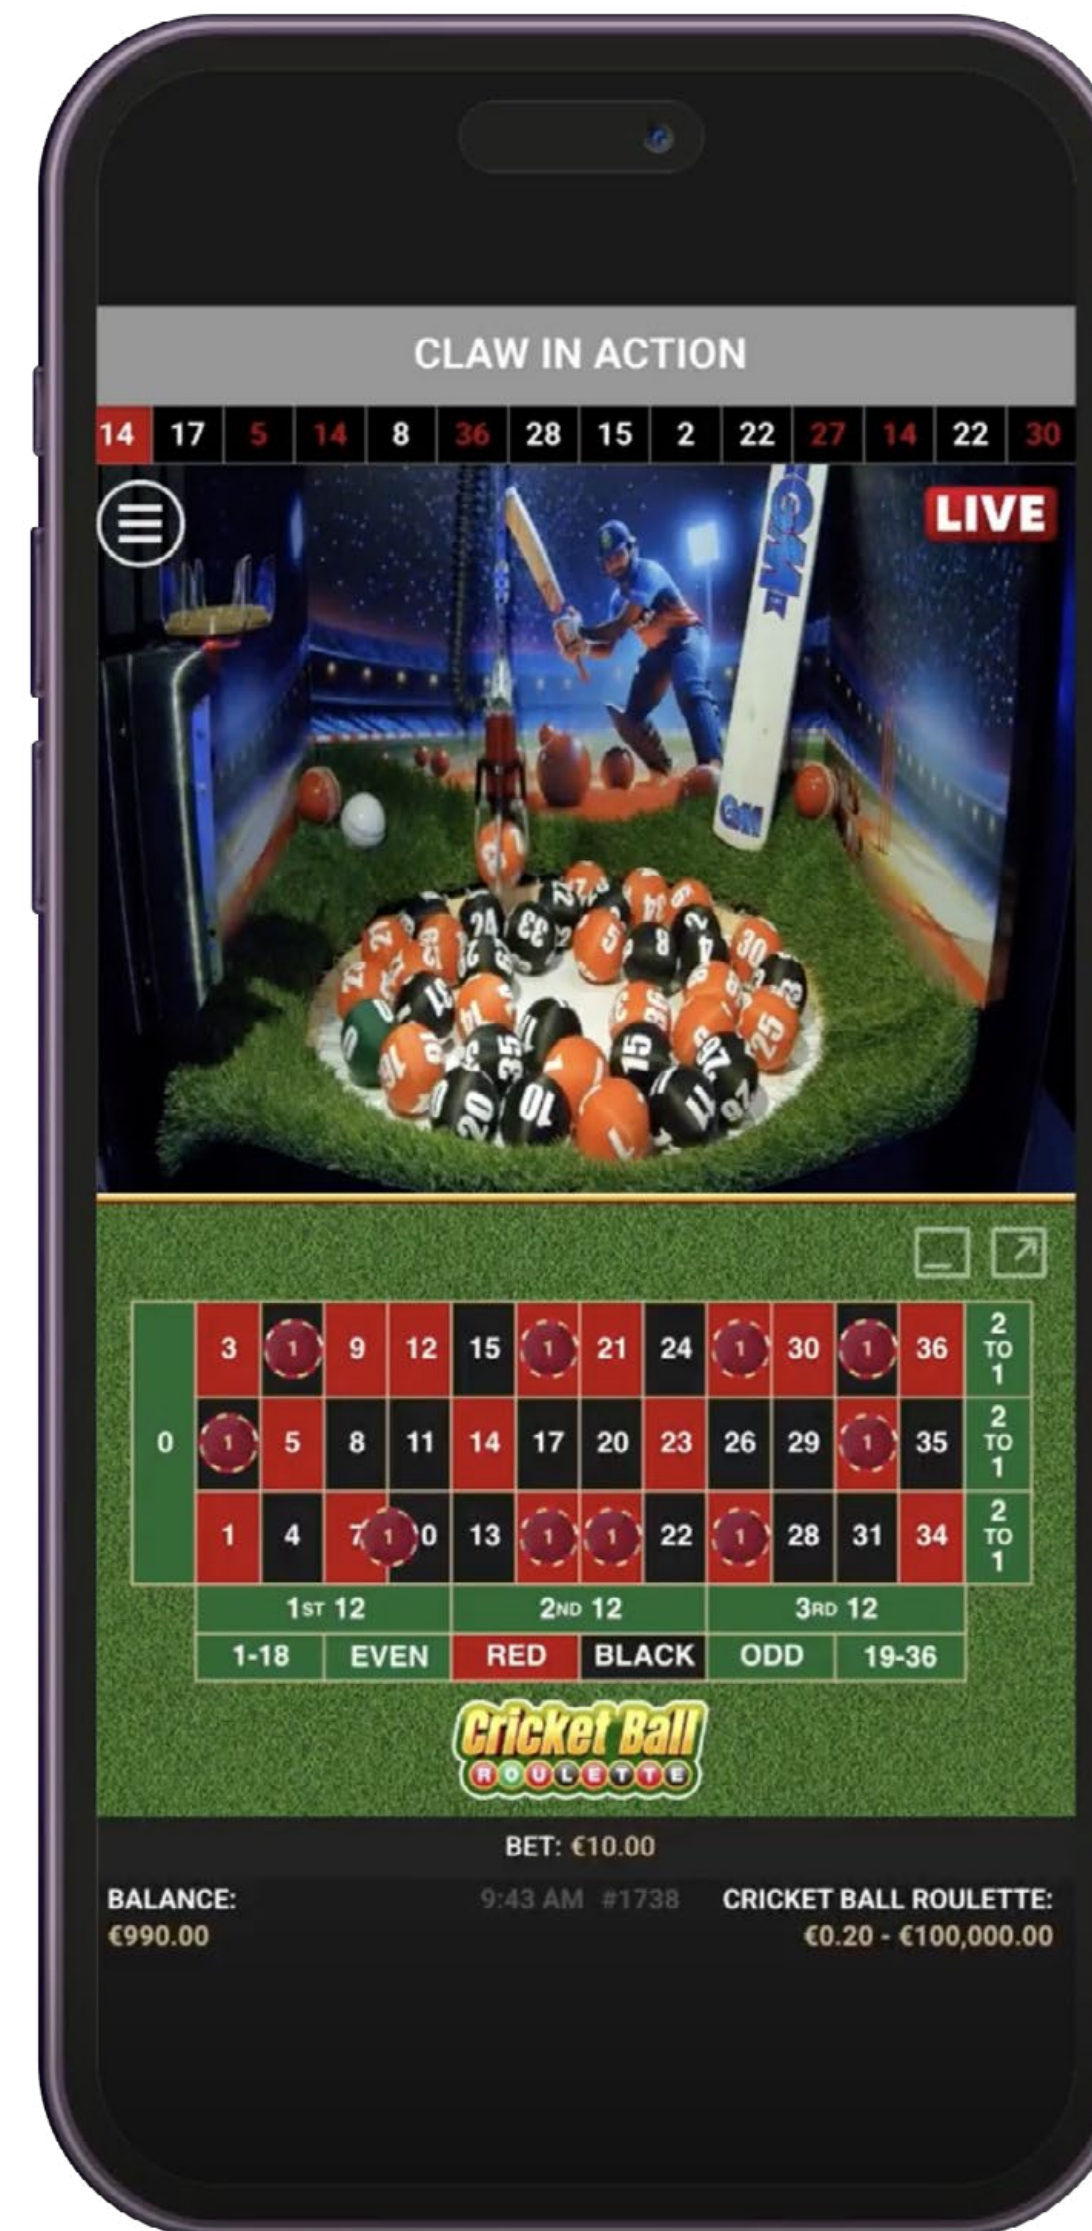

THE RESULT

After betting time has expired, the autonomous claw will navigate and pick up a random number ball from the plate.

You win if you have placed a chip on that particular winning number.