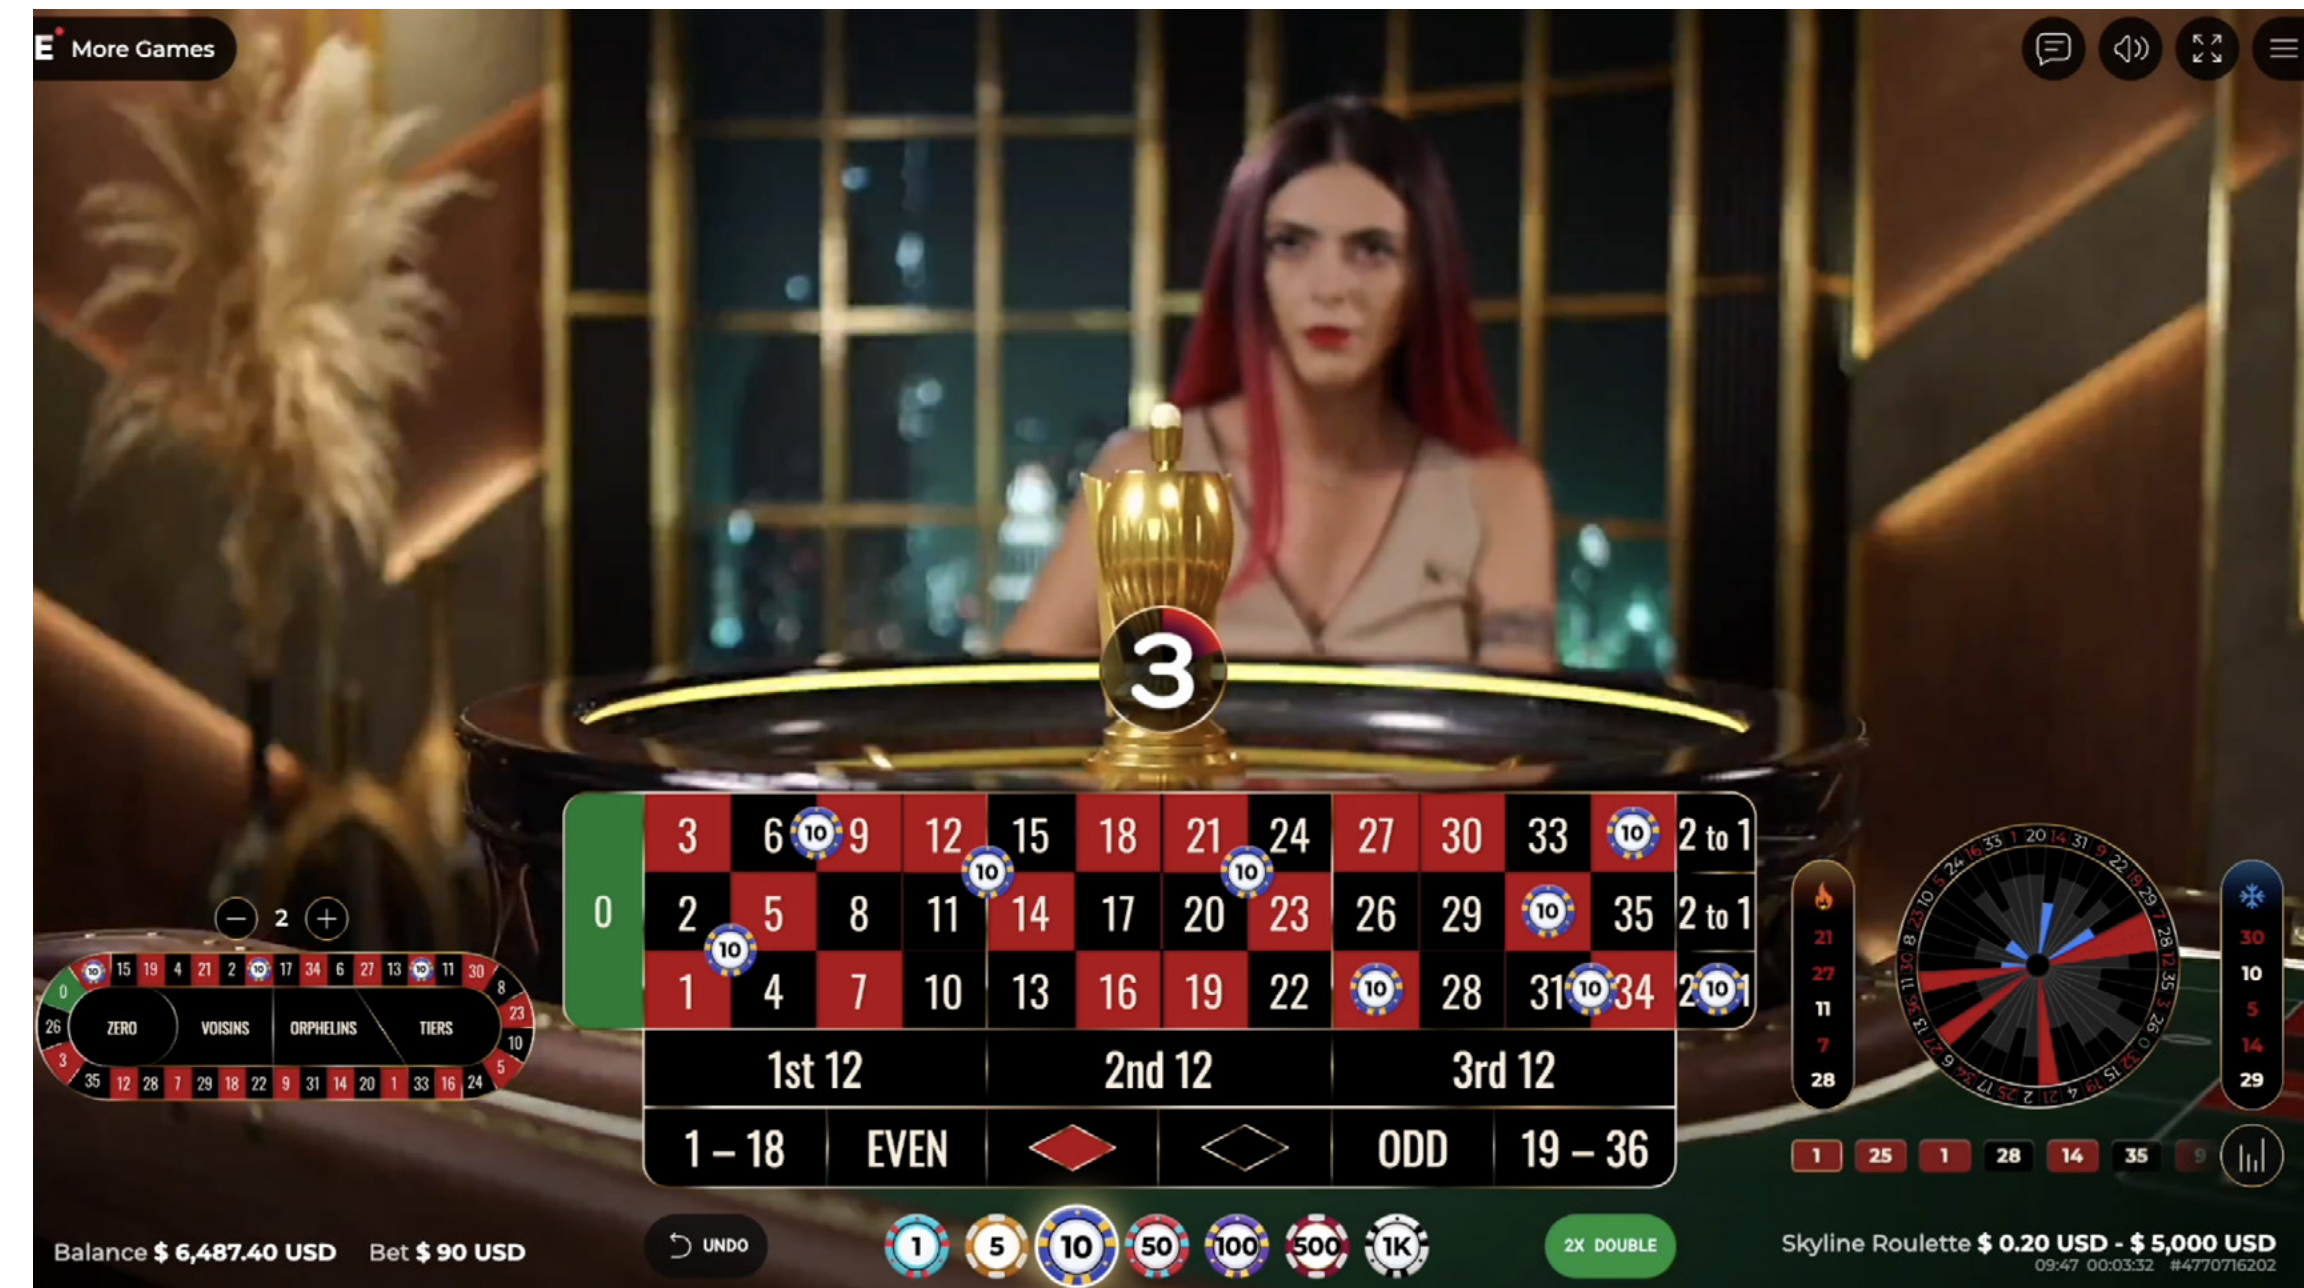

GAME OVERVIEW

VARIANTS

HOW TO PLAY

PAYOUTS

MARKETING ASSETS

HOW TO PLAY

The objective of Roulette is to predict the number on which the ball will land by placing one or more bets that cover that particular number. The wheel in European Roulette includes the numbers 1-16 plus a single 0 (zero).

You can place many different kinds of bets on the Roulette table. Bets can cover a single number or a certain range of numbers - each type of bet has its own payout rate.

Bets made on the numbered spaces on the betting area, or on the lines between them, are called inside bets, while bets made on the special boxes below and to the side of the main grid of numbers are called outside bets. A Straight Up bet or a Split bet are examples of inside bets, bets on Red/Black or Even/Odd are examples of outside bets.

GAME OVERVIEW

VARIANTS

HOW TO PLAY

PAYOUTS

MARKETING ASSETS

After the betting time has expired, the ball is spun within the Roulette wheel. The ball will eventually come to rest in one of the numbered pockets. You win if you have placed a bet that covers that particular number.

Neighbour bets are placed on a special oval or racetrack-shaped betting area that allows you to more easily place neighbour bets and other special bets. Each bet covers a different set of numbers and offers different payout odds. Bet spots will be highlighted on the betting grid when placing neighbour bets.