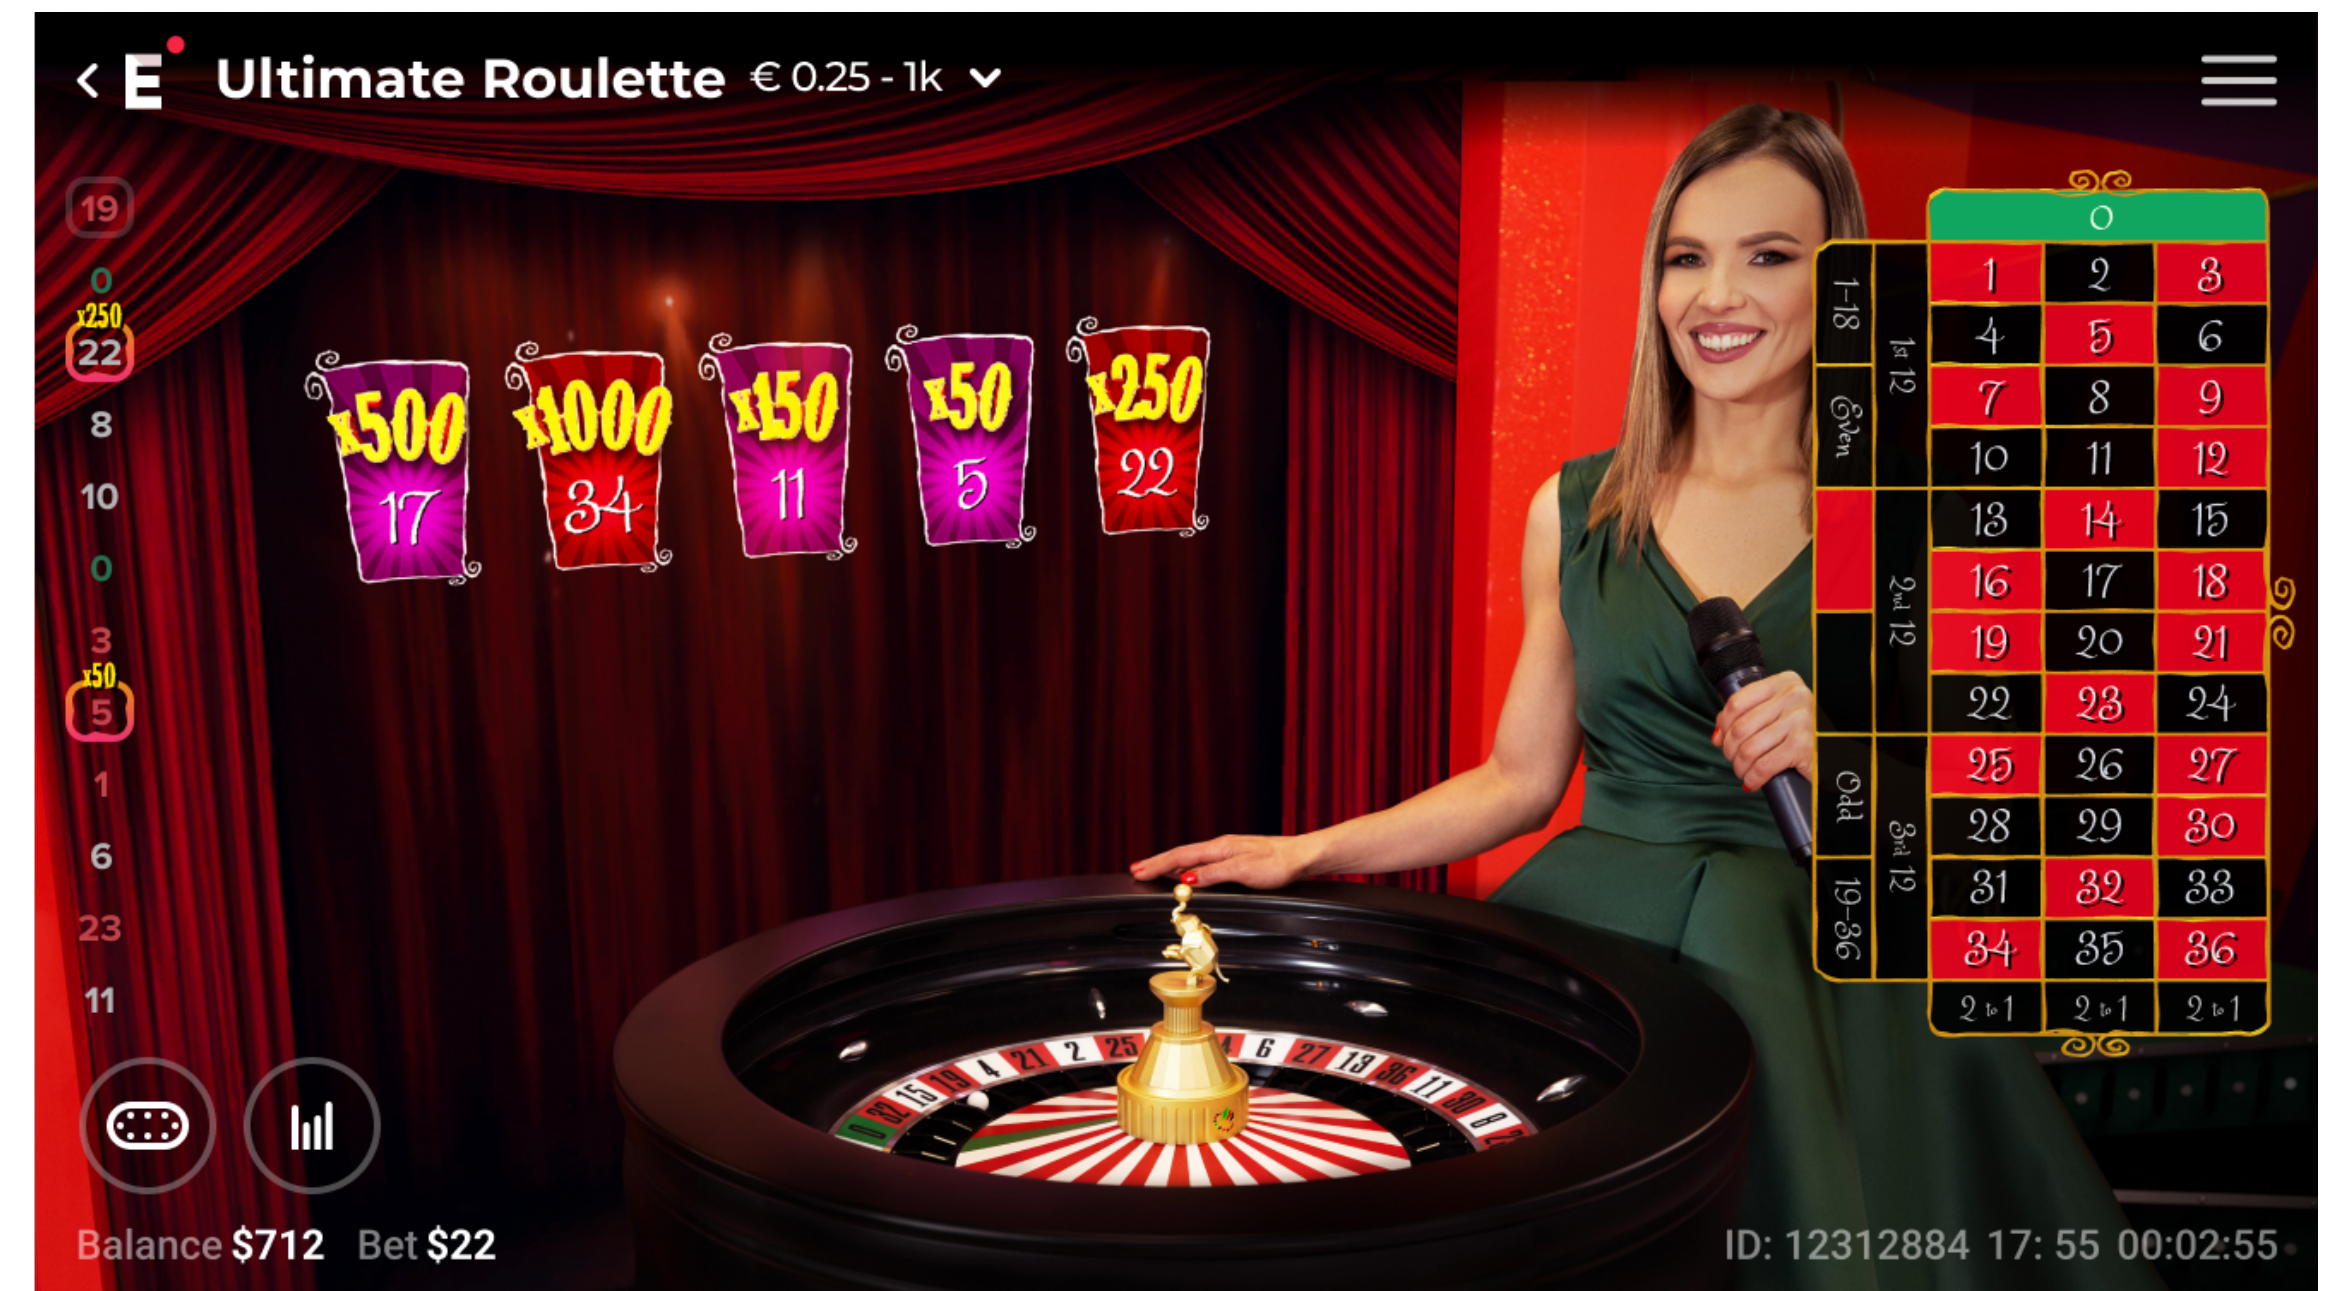

ULTIMATE ROULETTE

GAME OVERVIEW

HOW TO PLAY

DEVICES

PAYOUTS

MARKETING ASSETS

Ezugi

HOW TO PLAY

The objective of Ultimate Roulette is to predict the number on which the ball will come to rest in the wheel by placing one or more bets that cover that particular number. The wheel includes the numbers 1–36 plus a single zero.

The basic bet on a single number is called a Straight Up bet. You can also place many different kinds of bets on the Roulette table. Bets can cover a single number or a certain range of numbers. Each type of bet has its own payout rate.

The ball is spun automatically by an Auto Roulette wheel. After betting time has expired, one to five randomly selected multipliers will appear on the betting grid and will be announced by the game presenter. Once the Extra Multiplier pop-up window appears players may choose to buy up to three multipliers, with each extra multiplier costing 10% of the player's bet.

What's more, in each round there is a chance for the multipliers to expand and spread to up to three neighbours on the betting grid. Each new number receives the same multiplier as the original number.

The ball will eventually come to rest in one of the numbered pockets on the wheel.

The player wins if they placed a bet that covers that particular winning number. If the winning number is among the randomly selected numbers and/or purchased extra multipliers, then the bet is multiplied by the random or extra multiplier.