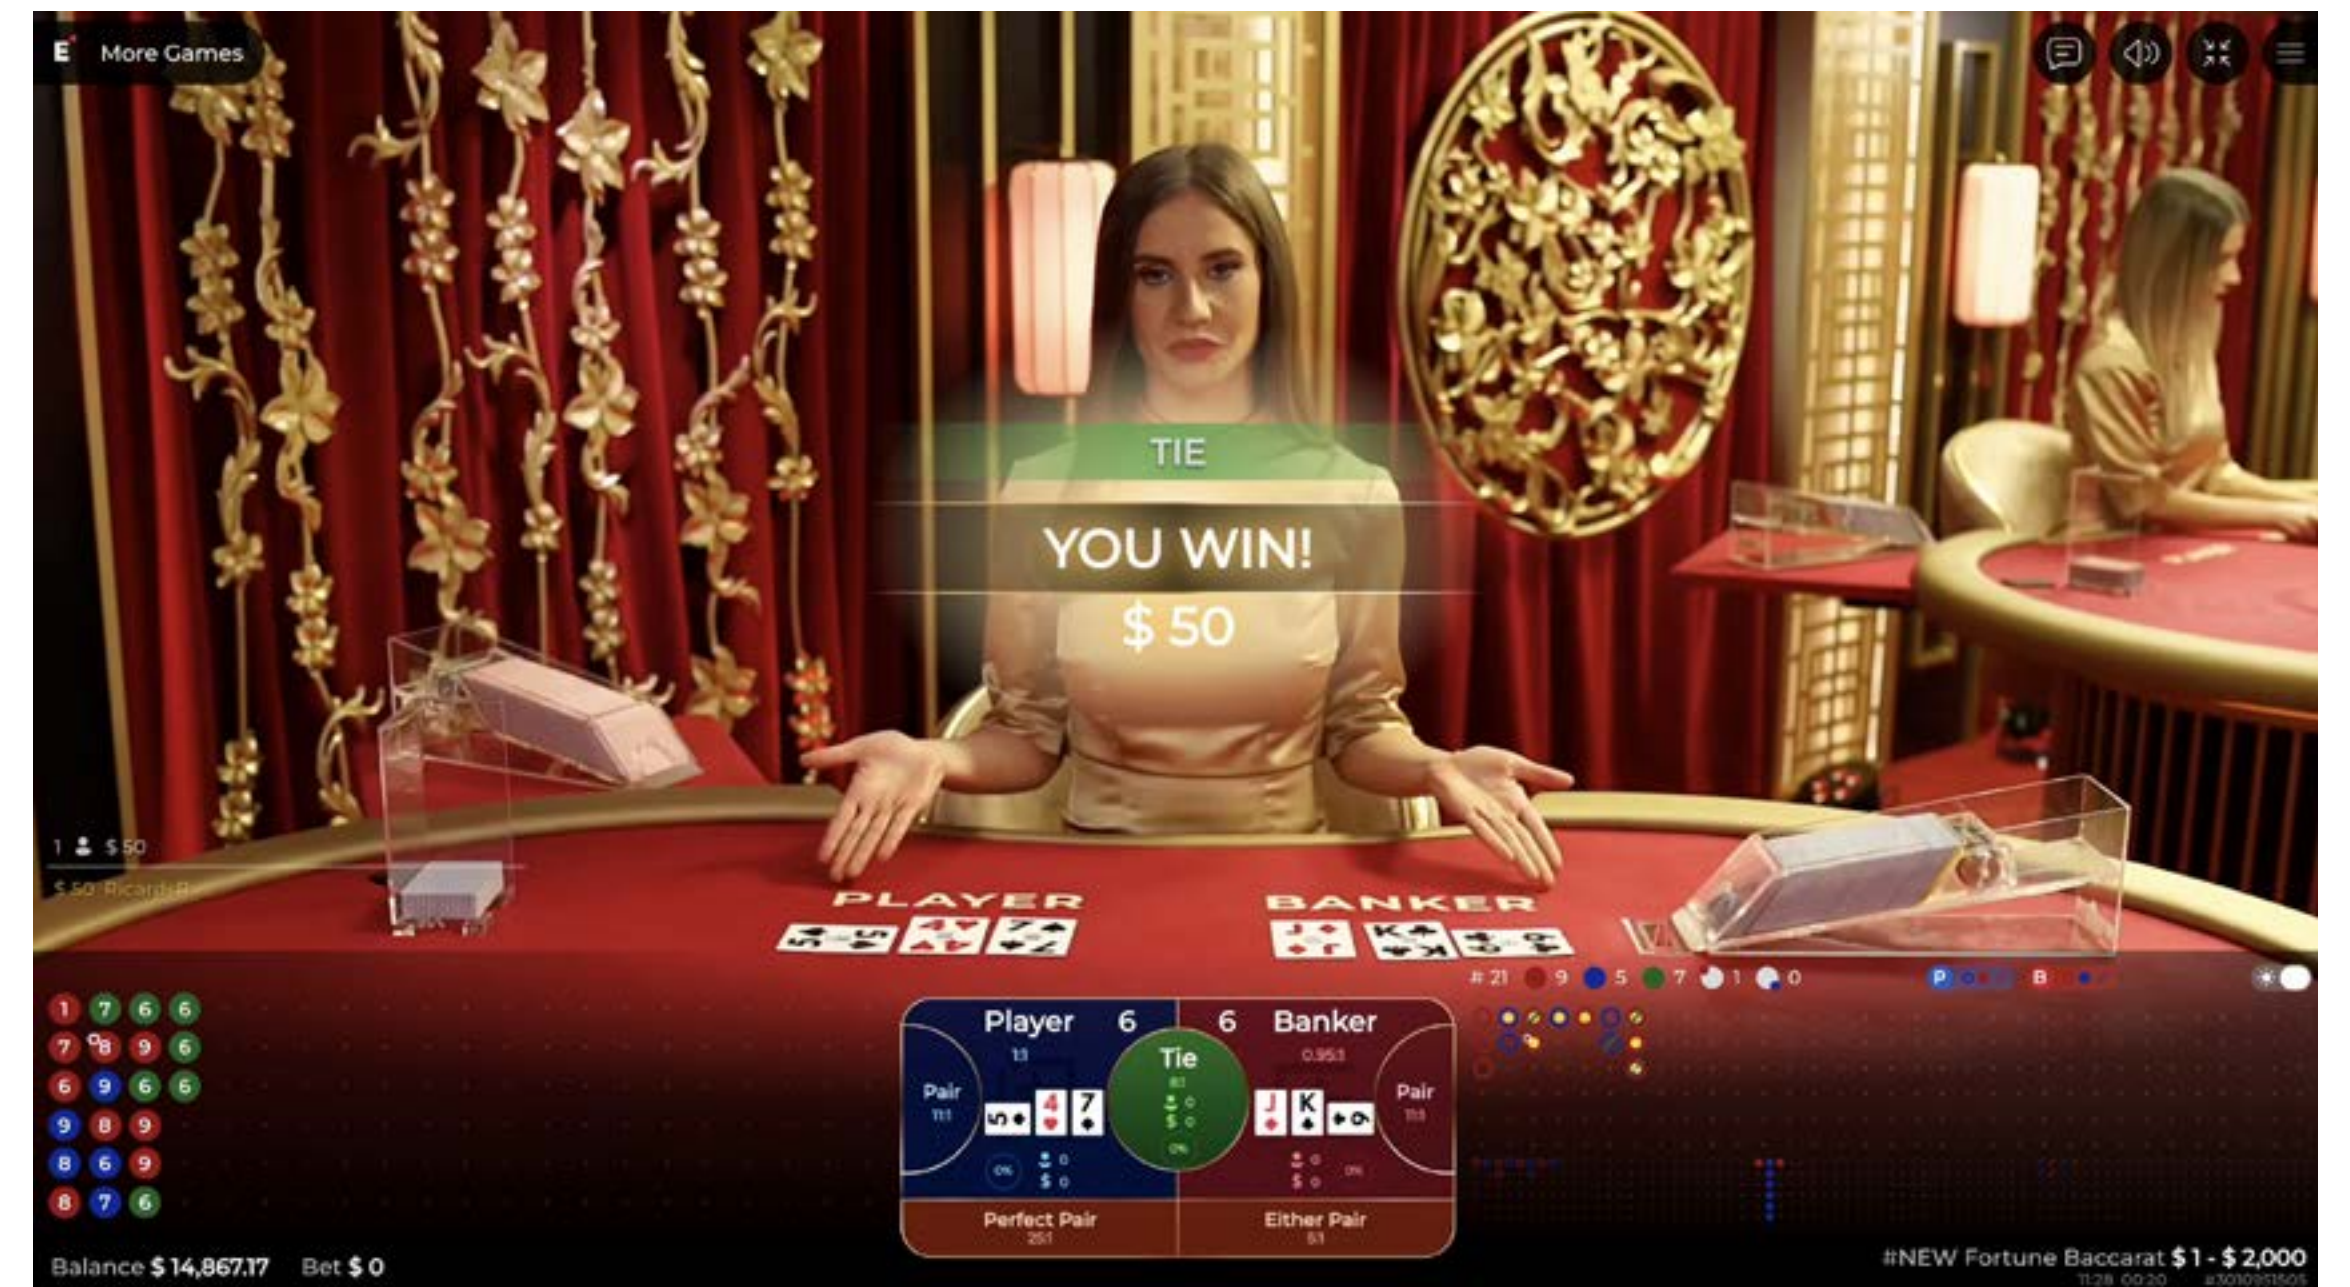

CONTACT YOUR KEY ACCOUNT MANAGER FOR MORE INFORMATION

VISUALS ARE FOR ILLUSTRATIVE PURPOSES AND PRODUCTS MAY VARY