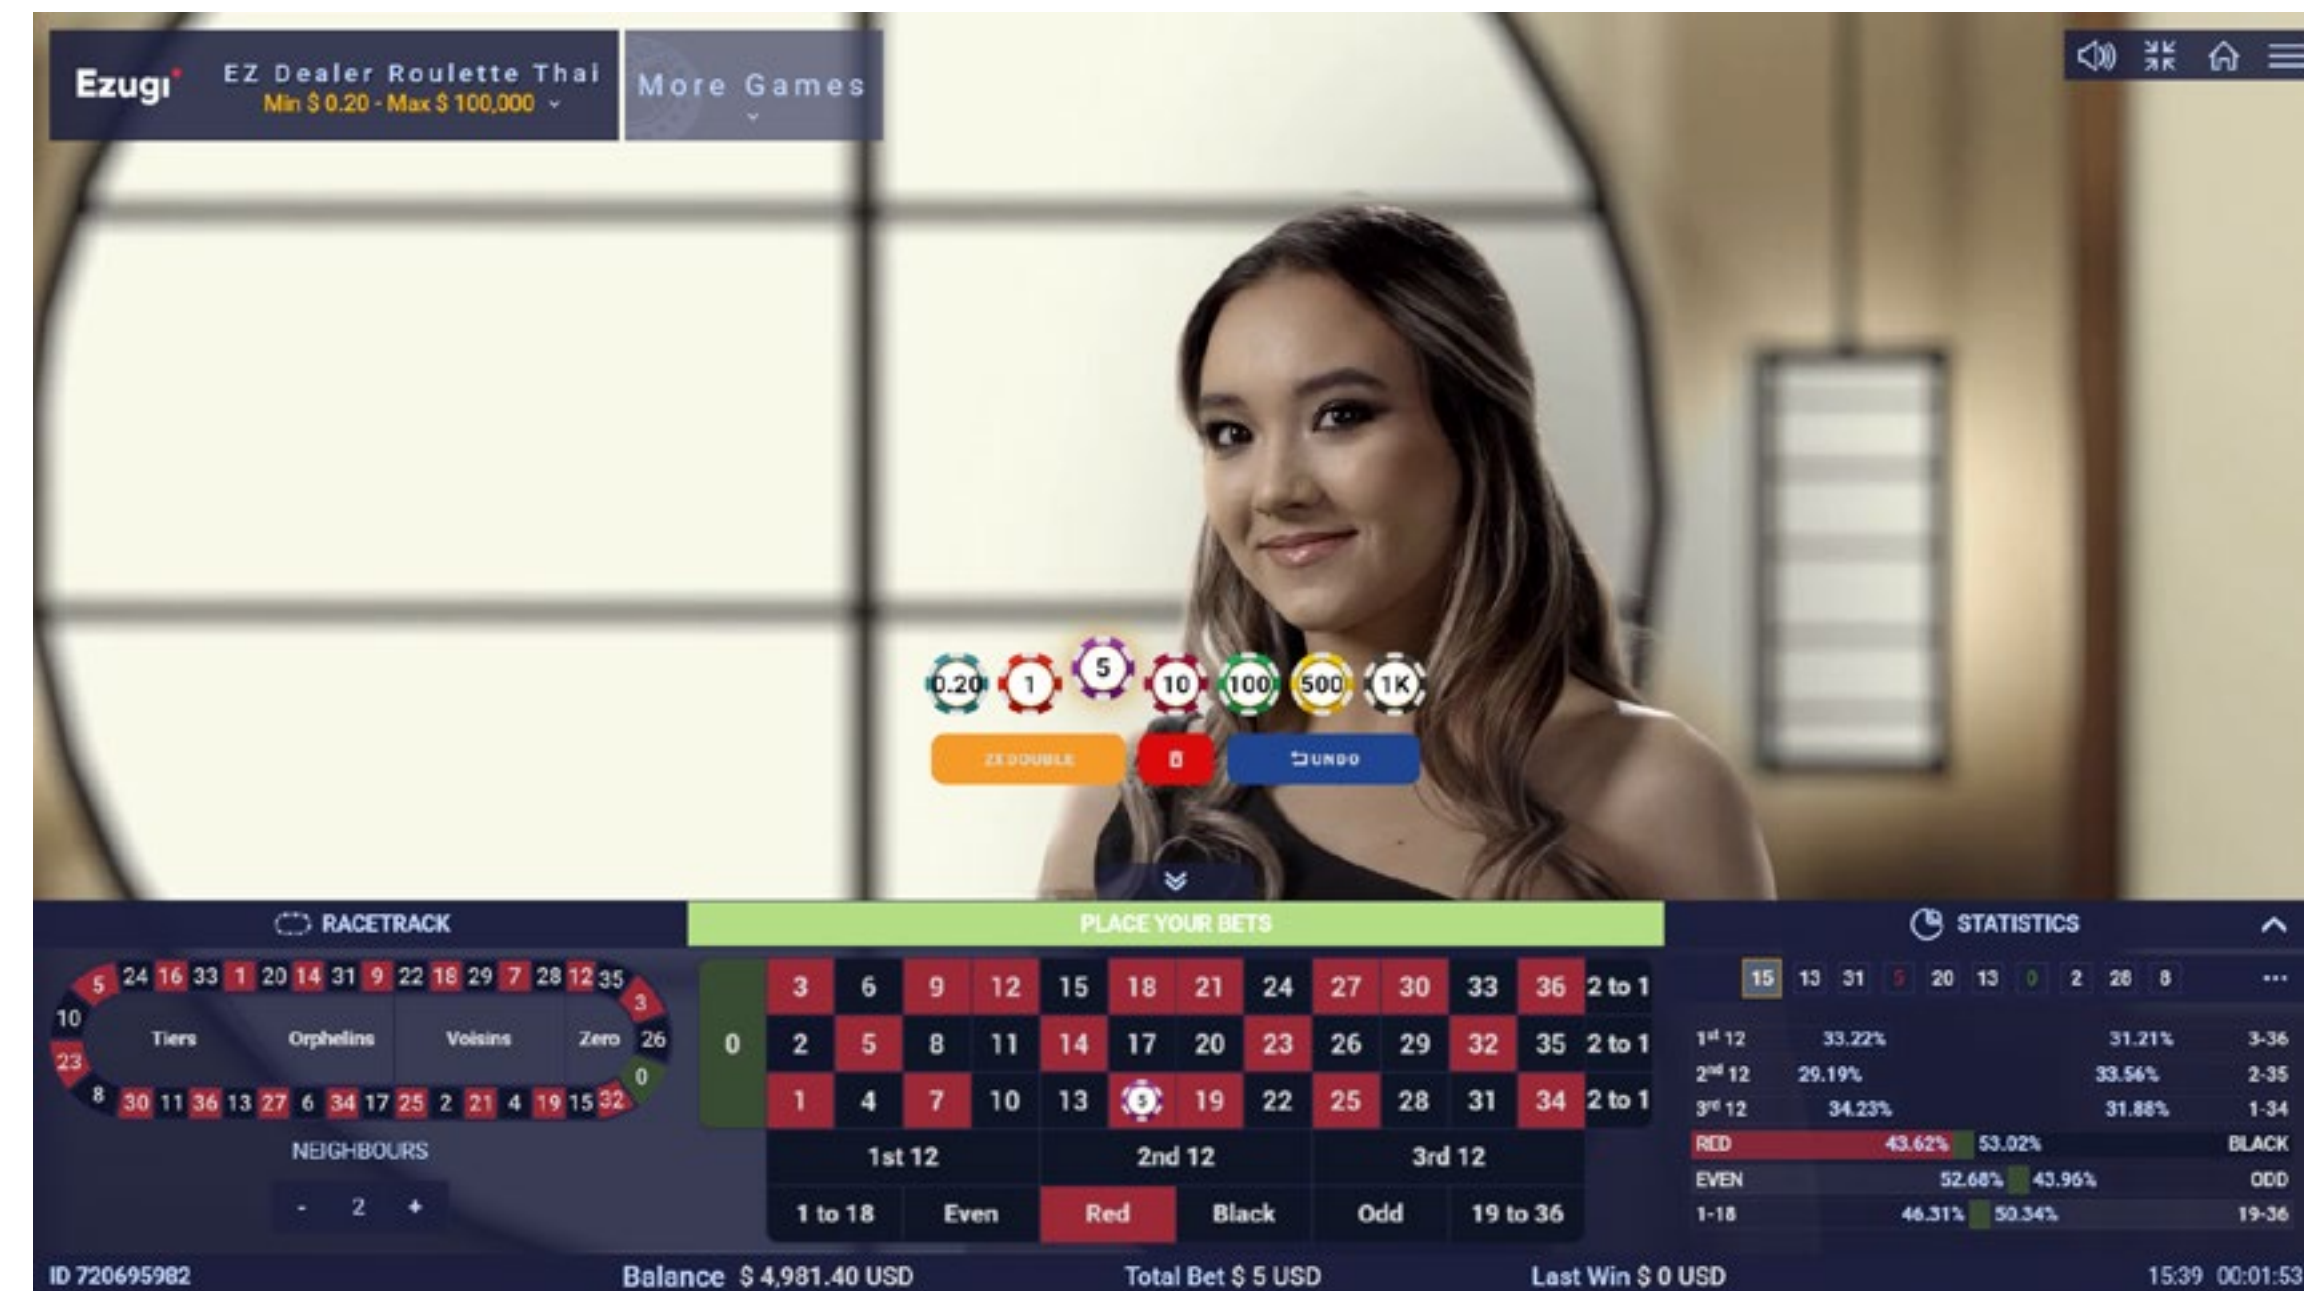

EZ Dealer ROULETTE

GAME OVERVIEW

LOCALISED LANGUAGES

HOW TO PLAY

PAYOUTS

MARKETING ASSETS

HOW TO PLAY

The objective of EZ Dealer Roulette is to predict the number on which the ball will land by placing one or more bets that cover that particular number. We use a European Roulette that includes the numbers 1-36 plus a single 0 (zero) system, which randomly chooses the winning numbers based on a mathematical algorithm.

After betting time has expired, the ball is spun by the beautifully pre-recorded Roulette dealer. The ball will eventually come to rest in one of the numbered pockets, and the winning number is displayed on the screen.

You win if you have placed a bet that covers the winning number.