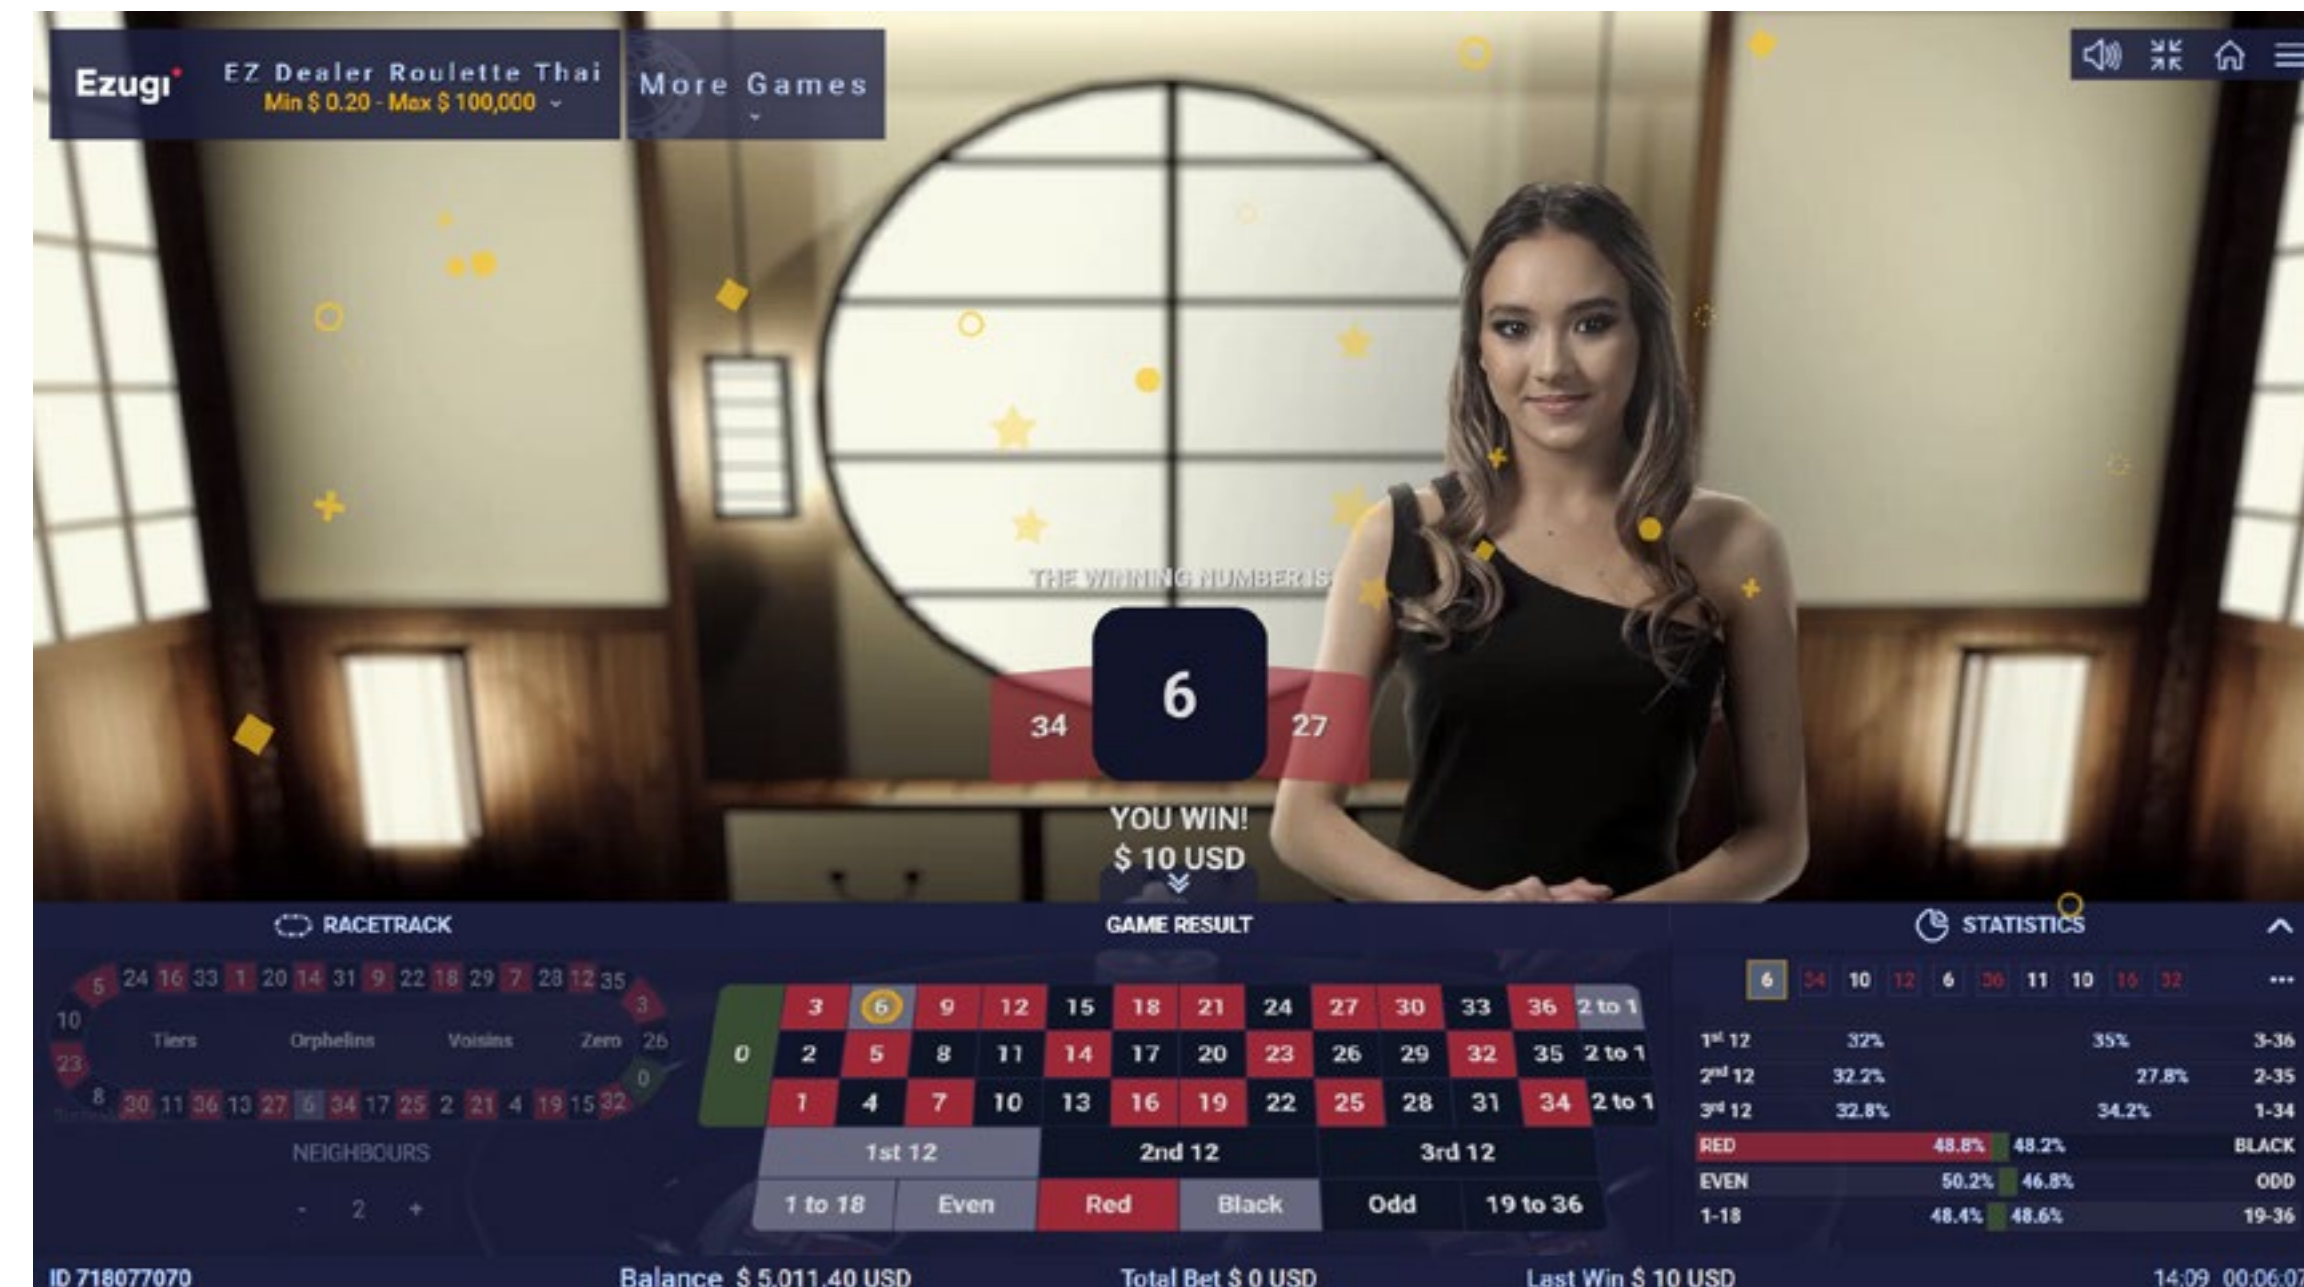

EZ Dealer ROULETTE

GAME OVERVIEW

LOCALISED LANGUAGES

HOW TO PLAY

PAYOUTS

MARKETING ASSETS

HOW TO PLAY

The objective of EZ Dealer Roulette is to predict the number on which the ball will land by placing one or more bets that cover that particular number. We use a European Roulette that includes the numbers 1-36 plus a single 0 (zero) system, which randomly chooses the winning numbers based on a mathematical algorithm.

After betting time has expired, the ball is spun by the beautifully pre-recorded Roulette dealer. The ball will eventually come to rest in one of the numbered pockets, and the winning number is displayed on the screen.

You win if you have placed a bet that covers the winning number.