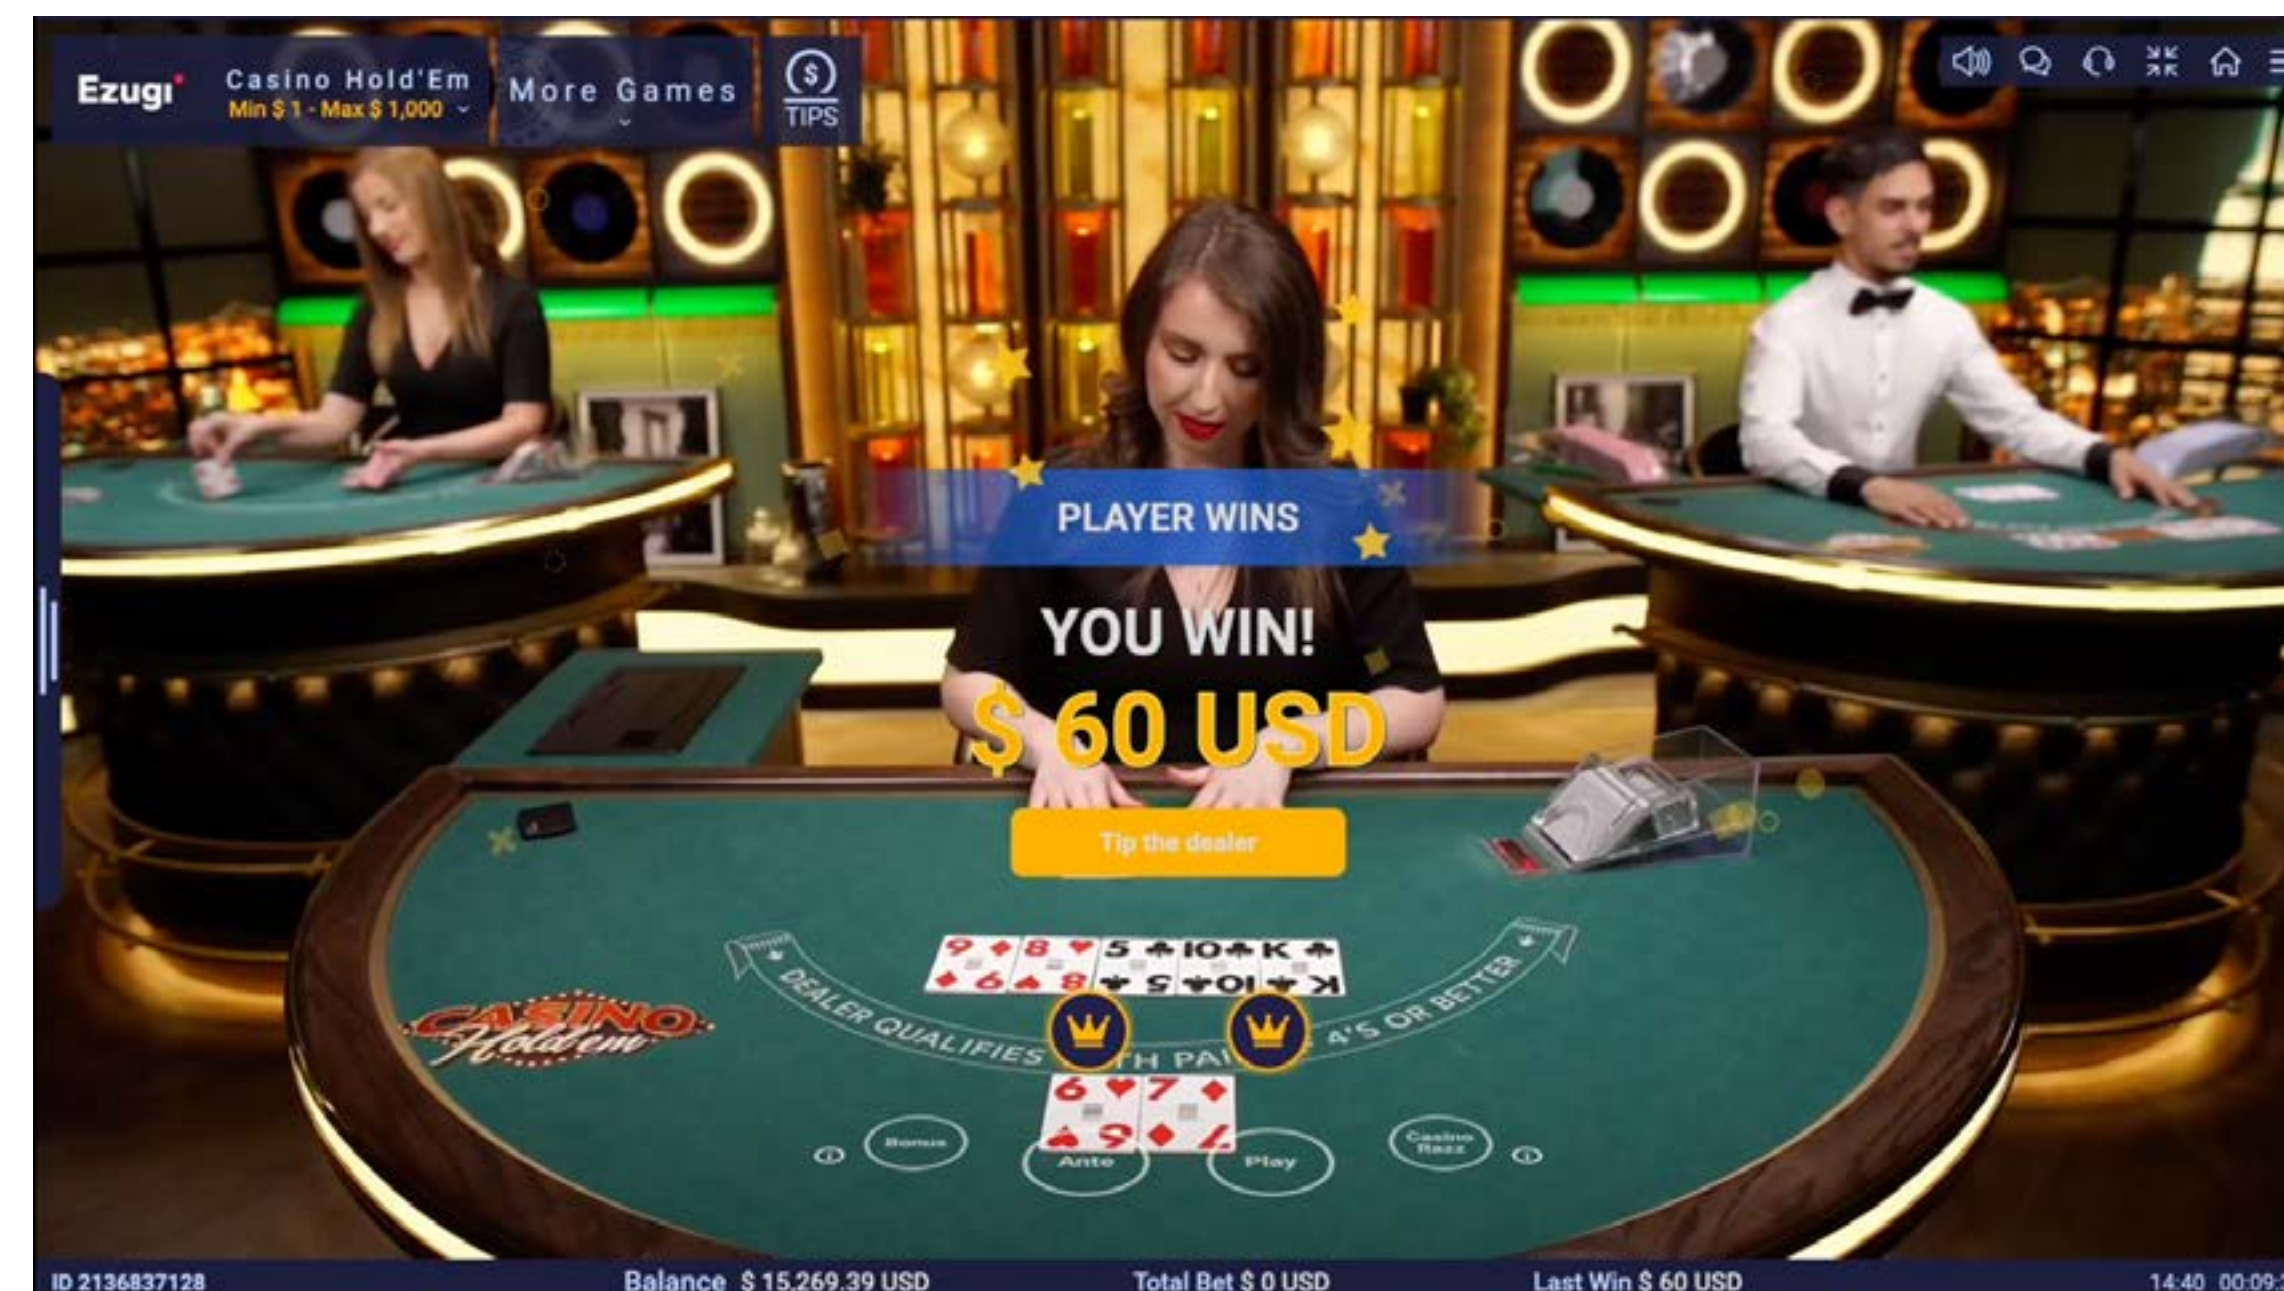

GAME OVERVIEW

HOW TO PLAY

PAYOUTS

MARKETING ASSETS

CALL OR FOLD

You must now estimate your chances of winning and decide whether to Play and continue to play, or Fold and lose all bets made.

If you continue to play, you must place a Play bet, which always is double the Ante bet.

If you decide to Fold, you will lose the Ante bet. However, you will still be eligible to win the Bonus bet and/or the Casino Razz Bonus side bet, if placed. If you fold, you will see the remainder of the game played out but will not participate.

AUTOMATIC FOLD IF TIME RUNS OUT

If the decision time is over and you have not made a Play or Fold decision, your hand will automatically fold and you will lose all bets. The message 'Auto Folded' will be displayed above the virtual cards.

TWO ADDITIONAL COMMUNITY CARDS

When the decision time is over, the dealer will deal two additional community cards (known as 'Turn' and 'River') and will then turn the dealer's initial two cards face up.

COMBINATIONS COMPARED AND THE WINNER DECLARED

To find a winner, the best-paying hands are formed and compared for the player and for the dealer, using five out of the seven available cards (that is, the two cards dealt to each hand plus five community cards).

The dealer must have a Pair of Fours or higher to qualify.