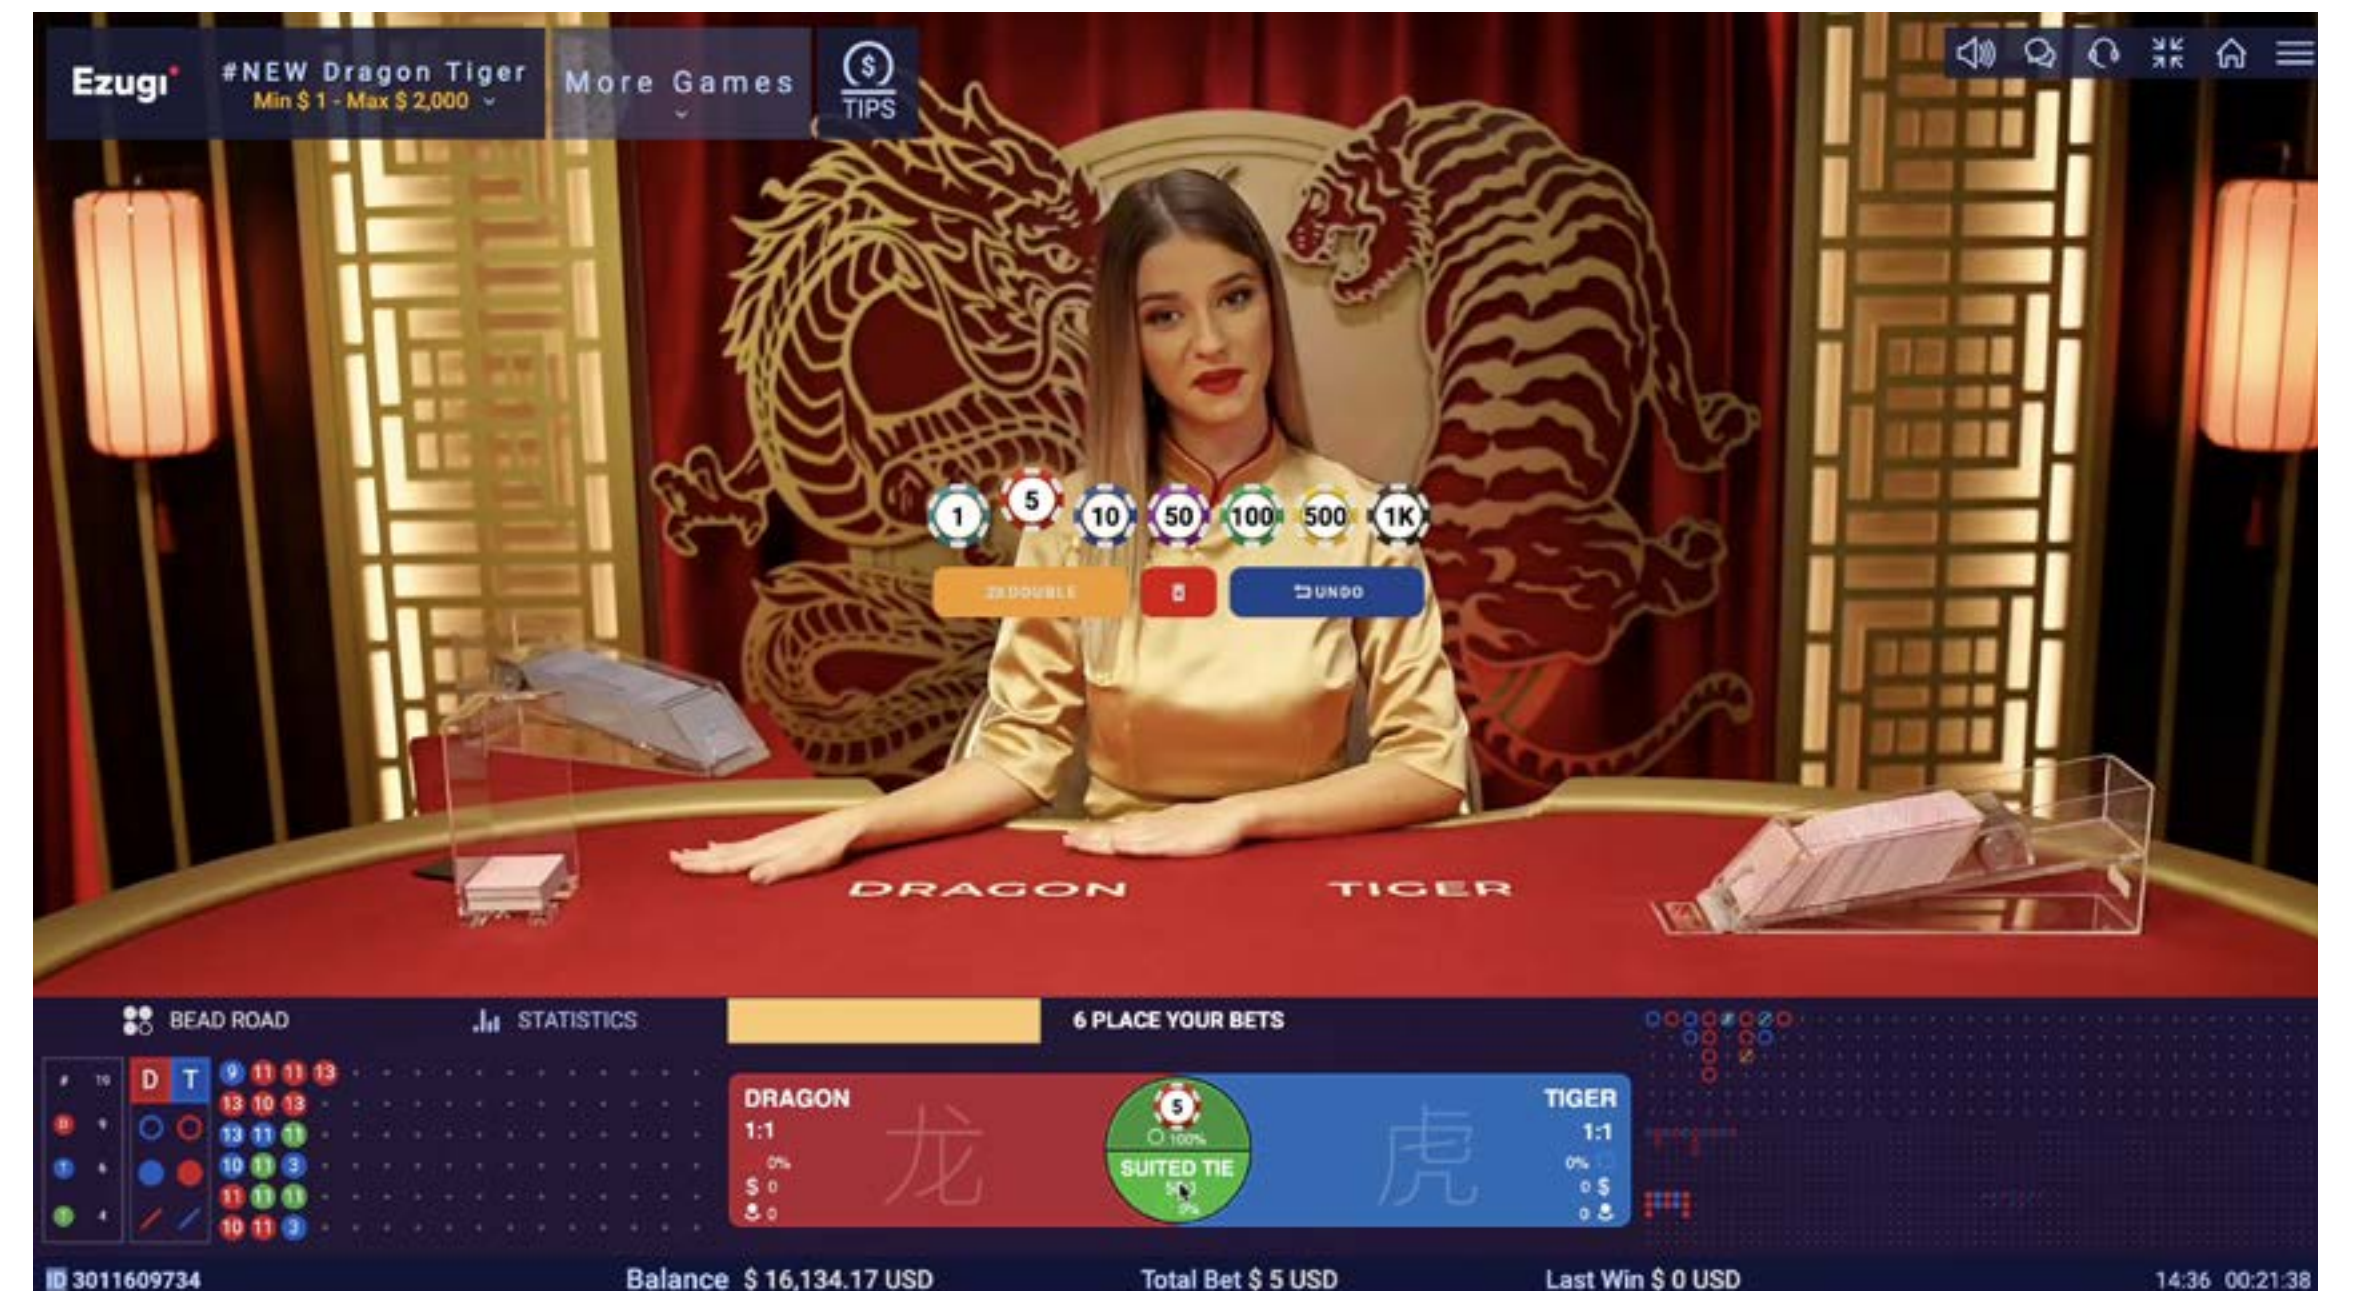

GAME OVERVIEW

HOW TO PLAY

PAYOUTS

MARKETING ASSETS

HOW TO PLAY

LIVE BETTING STATISTICS

Players can see the total wager placed on a particular bet spot, as well as the number of players who placed bets on the spot.

The percentages of all bets placed on the Dragon, the Tiger, the Tie and Suited Tie Bets are displayed, and everything is updated in real-time.

The player can choose to hide these statistics by going to Settings.

SCOREBOARDS (ROADS)

Dragon Tiger streaks and trends are recorded on various scoreboards, or 'roads'. These pictorial representations of past round results and other statistics related to the current shoe may help players to predict the results of future rounds.

The Bead Road and Big Road display the results of each past round.

For the true Dragon Tiger enthusiast, there is a series of derived roads – the Big Eye Road, Small Road and Cockroach Road. These display patterns derived from past results recorded in the Big Road.

SHOE STATISTICS

The following statistics based on the current shoe are also displayed for players: number of completed rounds; number of Dragon wins; number of Tiger wins; number of Tie rounds.