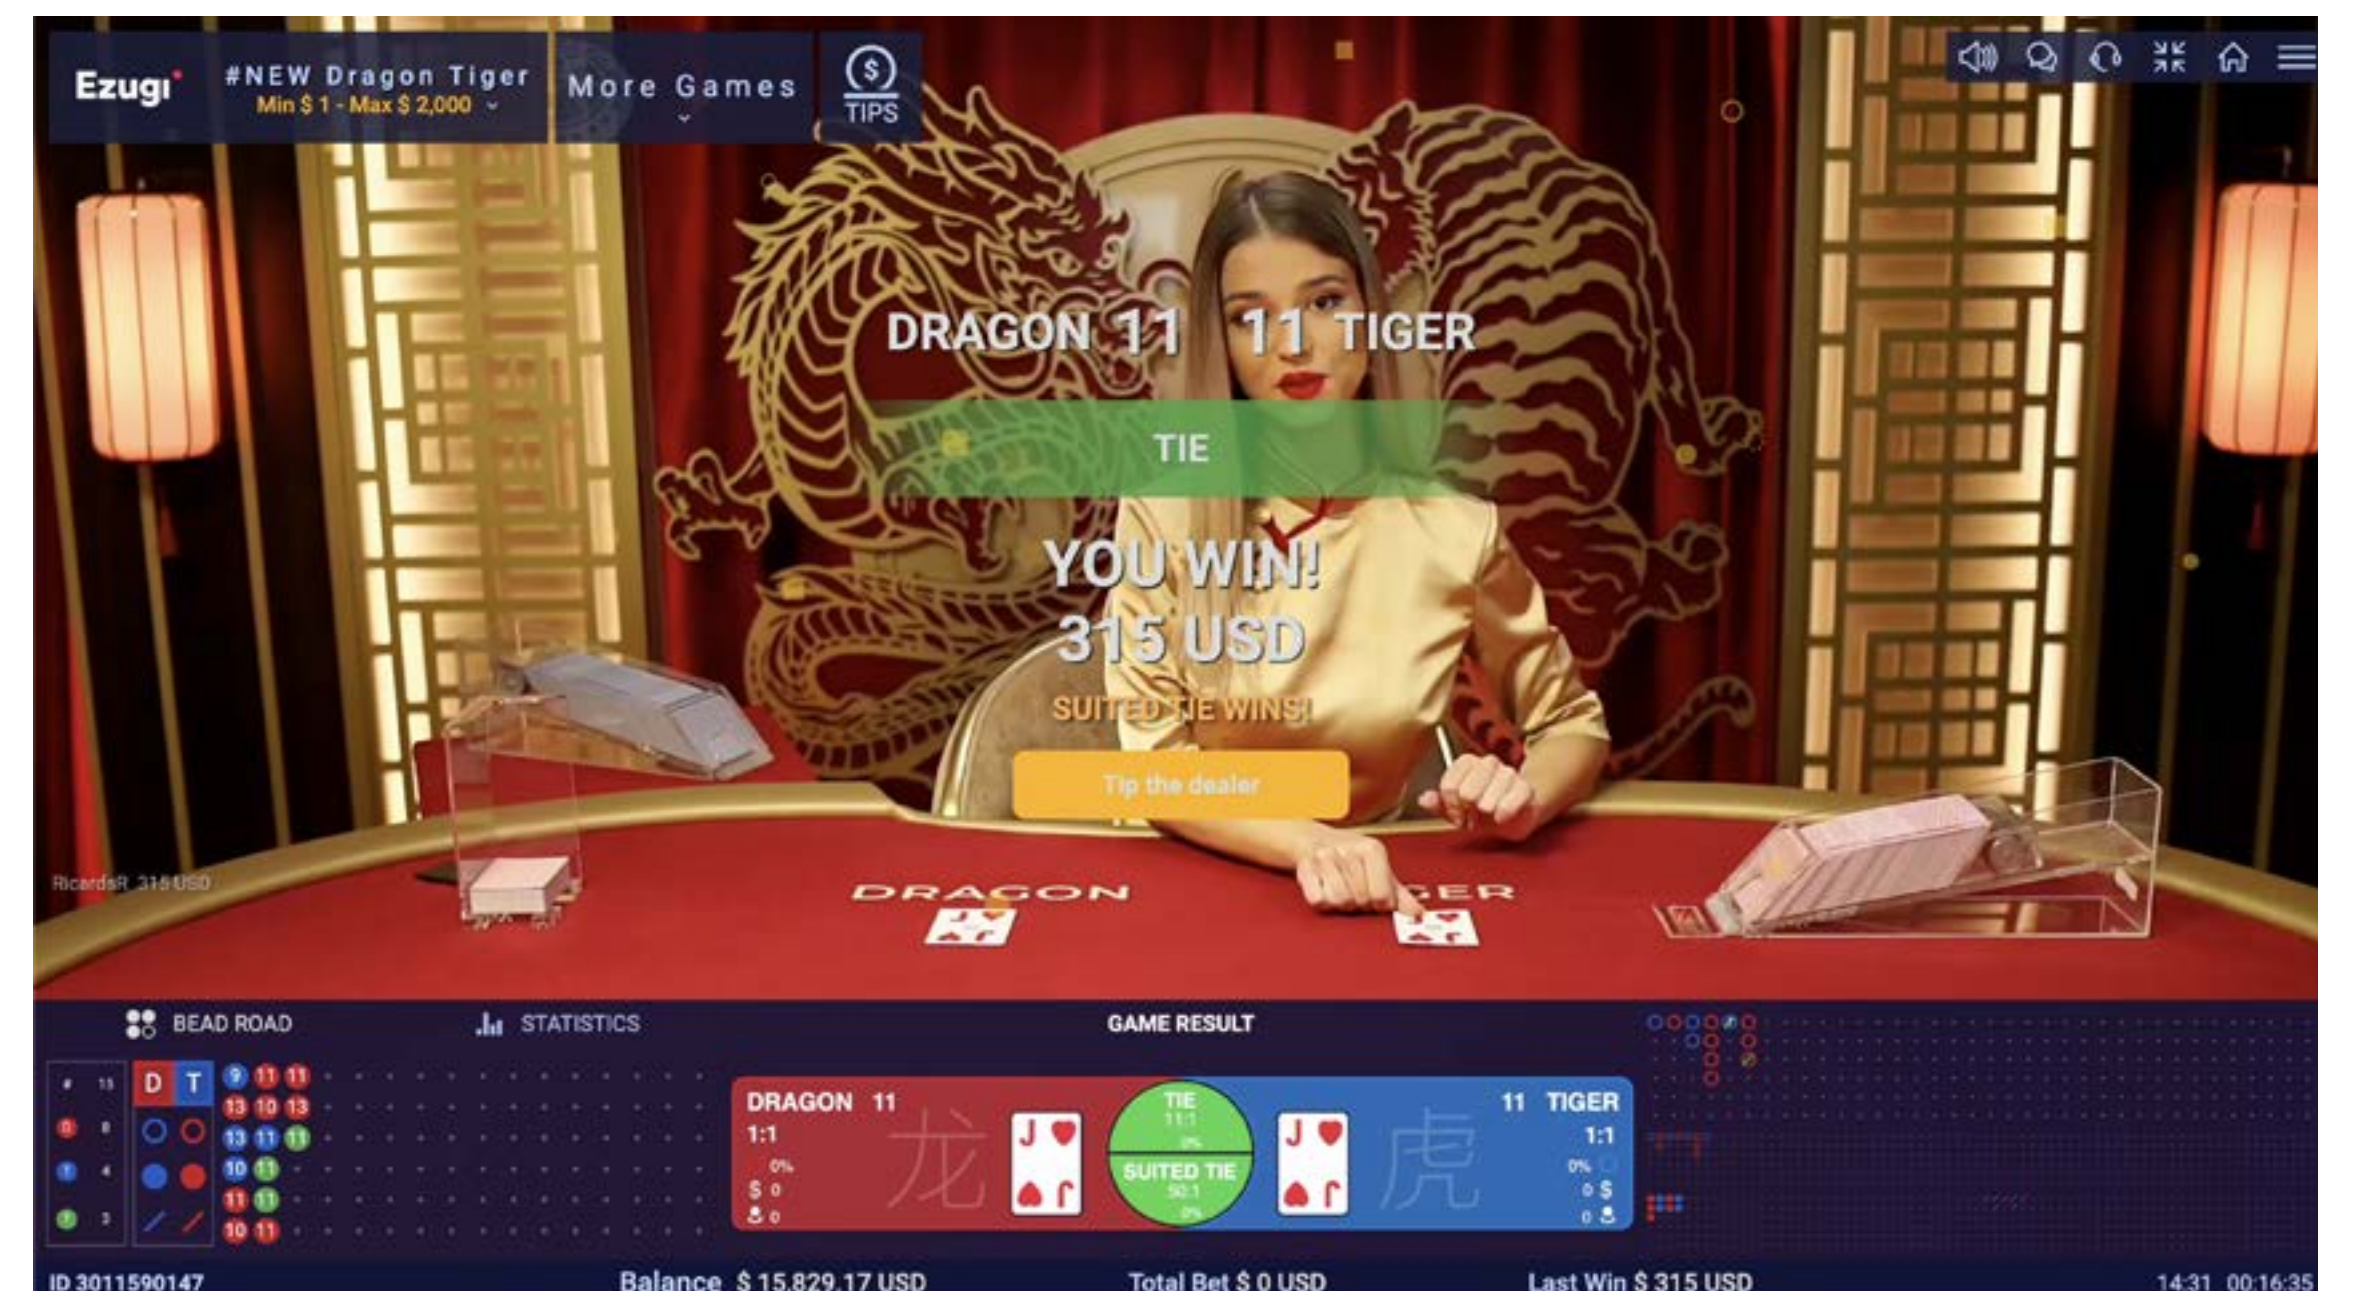

GAME OVERVIEW

HOW TO PLAY

PAYOUTS

MARKETING ASSETS

HOW TO PLAY

LIVE BETTING STATISTICS

Players can see the total wager placed on a particular bet spot, as well as the number of players who placed bets on the spot.

The percentages of all bets placed on the Dragon, the Tiger, the Tie and Suited Tie Bets are displayed, and everything is updated in real-time.

The player can choose to hide these statistics by going to Settings.

SCOREBOARDS (ROADS)

Dragon Tiger streaks and trends are recorded on various scoreboards, or 'roads'. These pictorial representations of past round results and other statistics related to the current shoe may help players to predict the results of future rounds.

The Bead Road and Big Road display the results of each past round.

For the true Dragon Tiger enthusiast, there is a series of derived roads – the Big Eye Road, Small Road and Cockroach Road. These display patterns derived from past results recorded in the Big Road.

SHOE STATISTICS

The following statistics based on the current shoe are also displayed for players: number of completed rounds; number of Dragon wins; number of Tiger wins; number of Tie rounds.