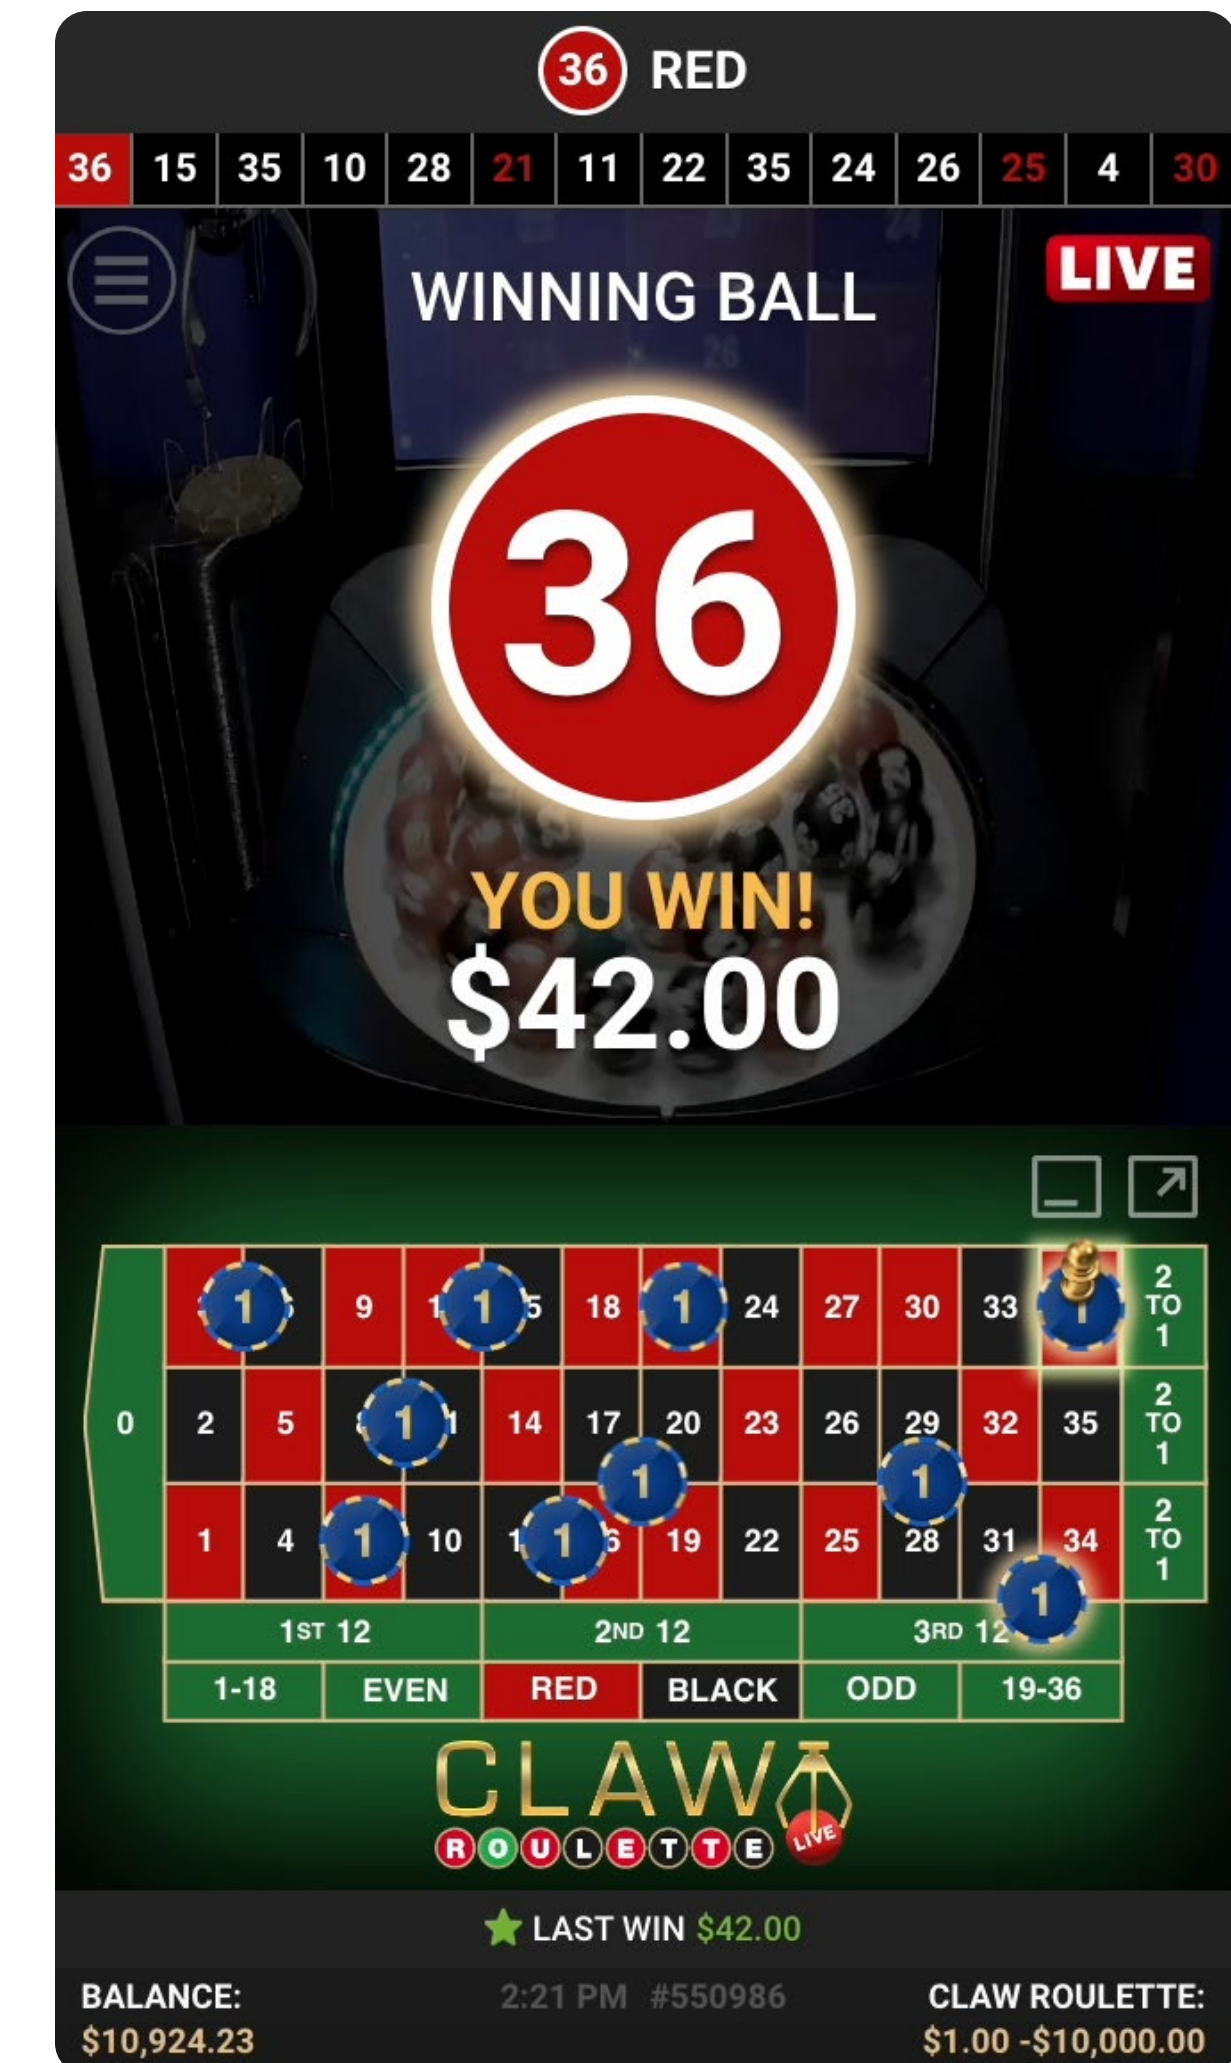

A dark, atmospheric scene featuring a claw machine arm suspended over a roulette wheel. The wheel is filled with numbered balls in red, black, and green. The background is dark with some greenish light effects.

THE RESULT

After betting time has expired, the autonomous claw will navigate and pick up a random number ball from the plate.

You win if you have placed a chip on that particular winning number.

CLAW ROULETTE