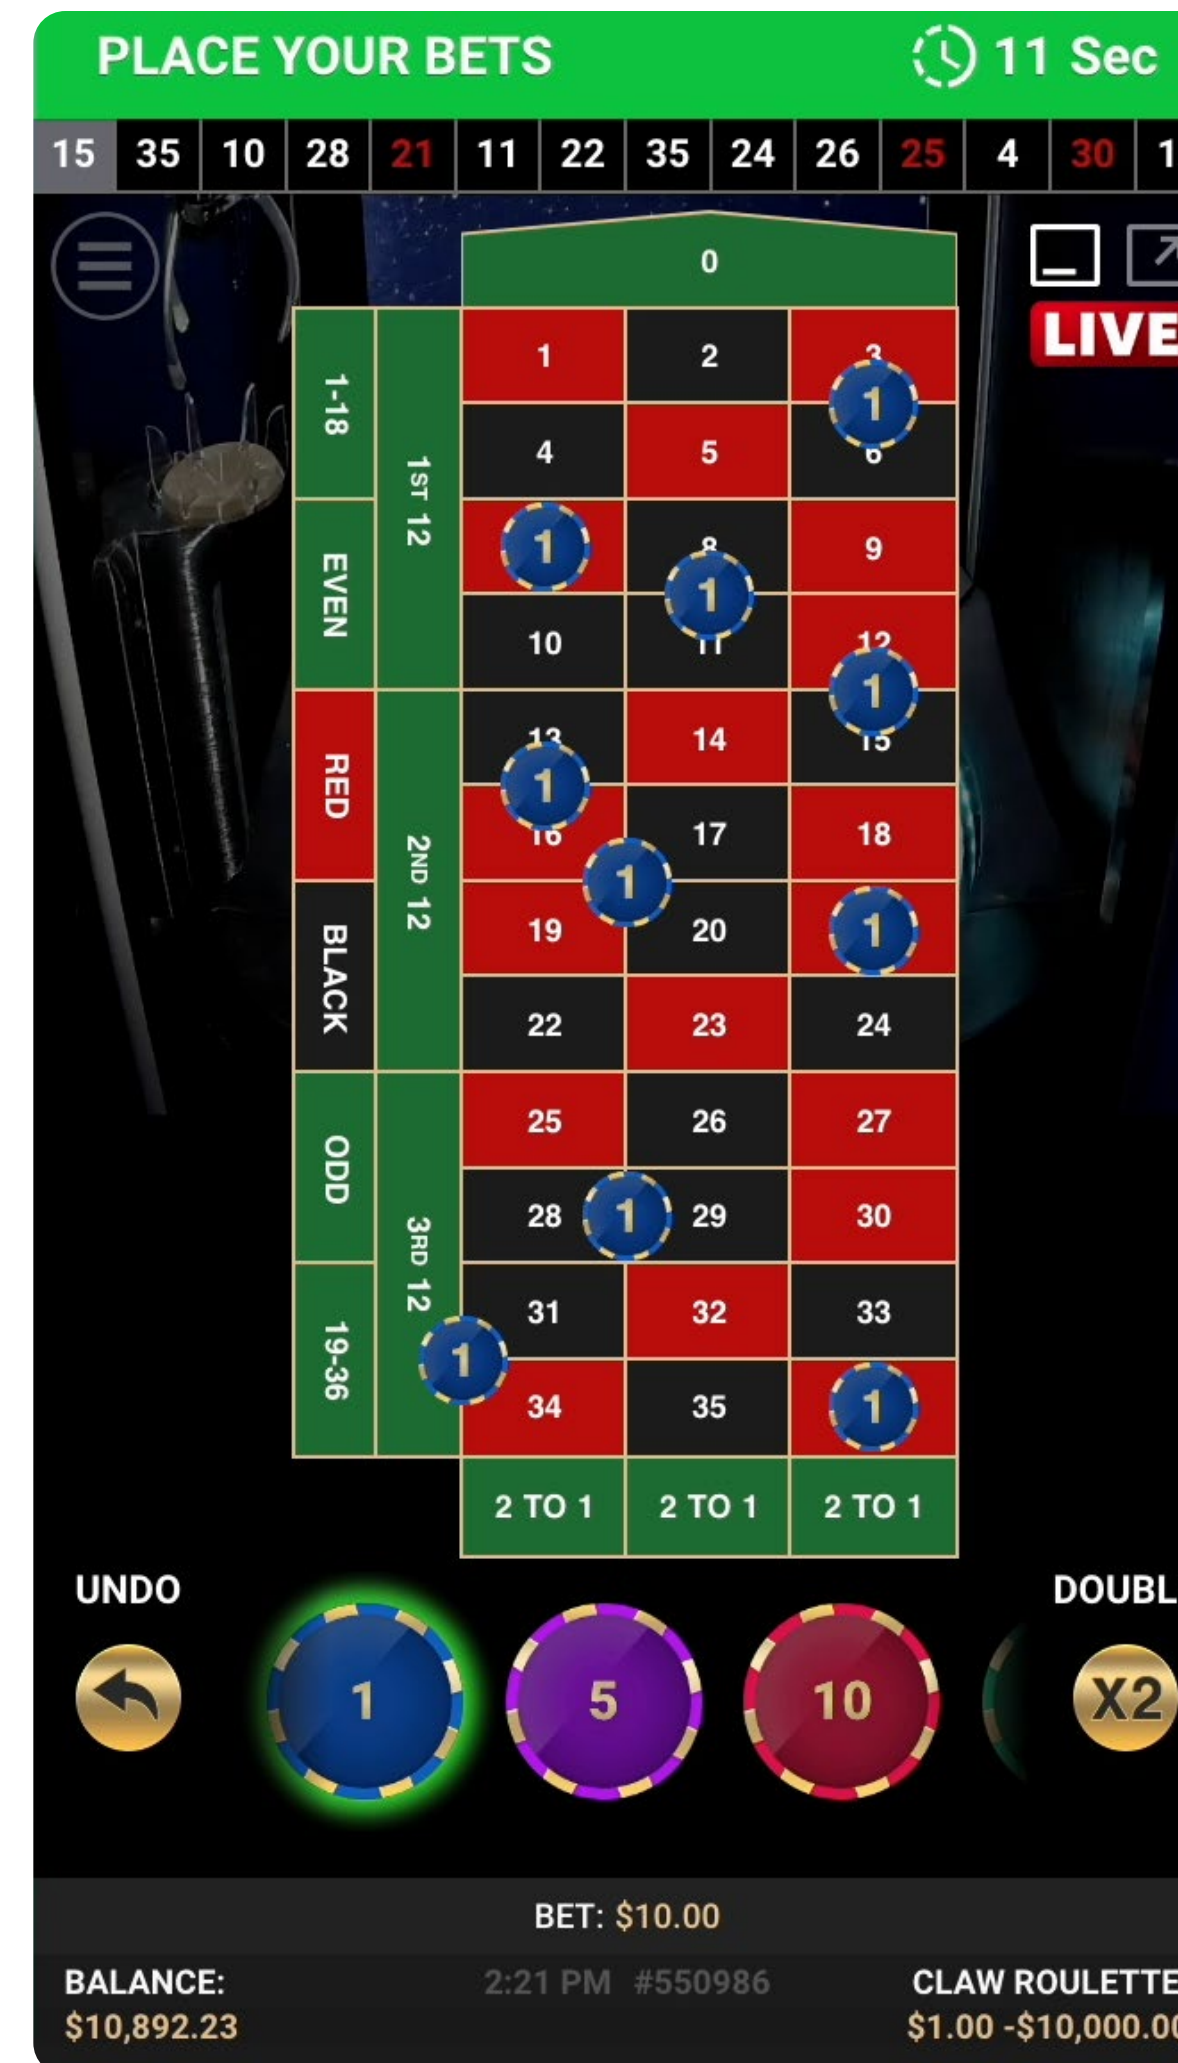

BETTING PHASE

Place one or more chips on the betting grid to participate in the game.

You can place many different kinds of bets on the betting grid. Bets can cover a single number or a specific range of numbers; each type of bet has its own payout odds.

THE RESULT

After betting time has expired, the autonomous claw will navigate and pick up a random number ball from the plate.

You win if you have placed a chip on that particular winning number.

CLAW ROULETTE