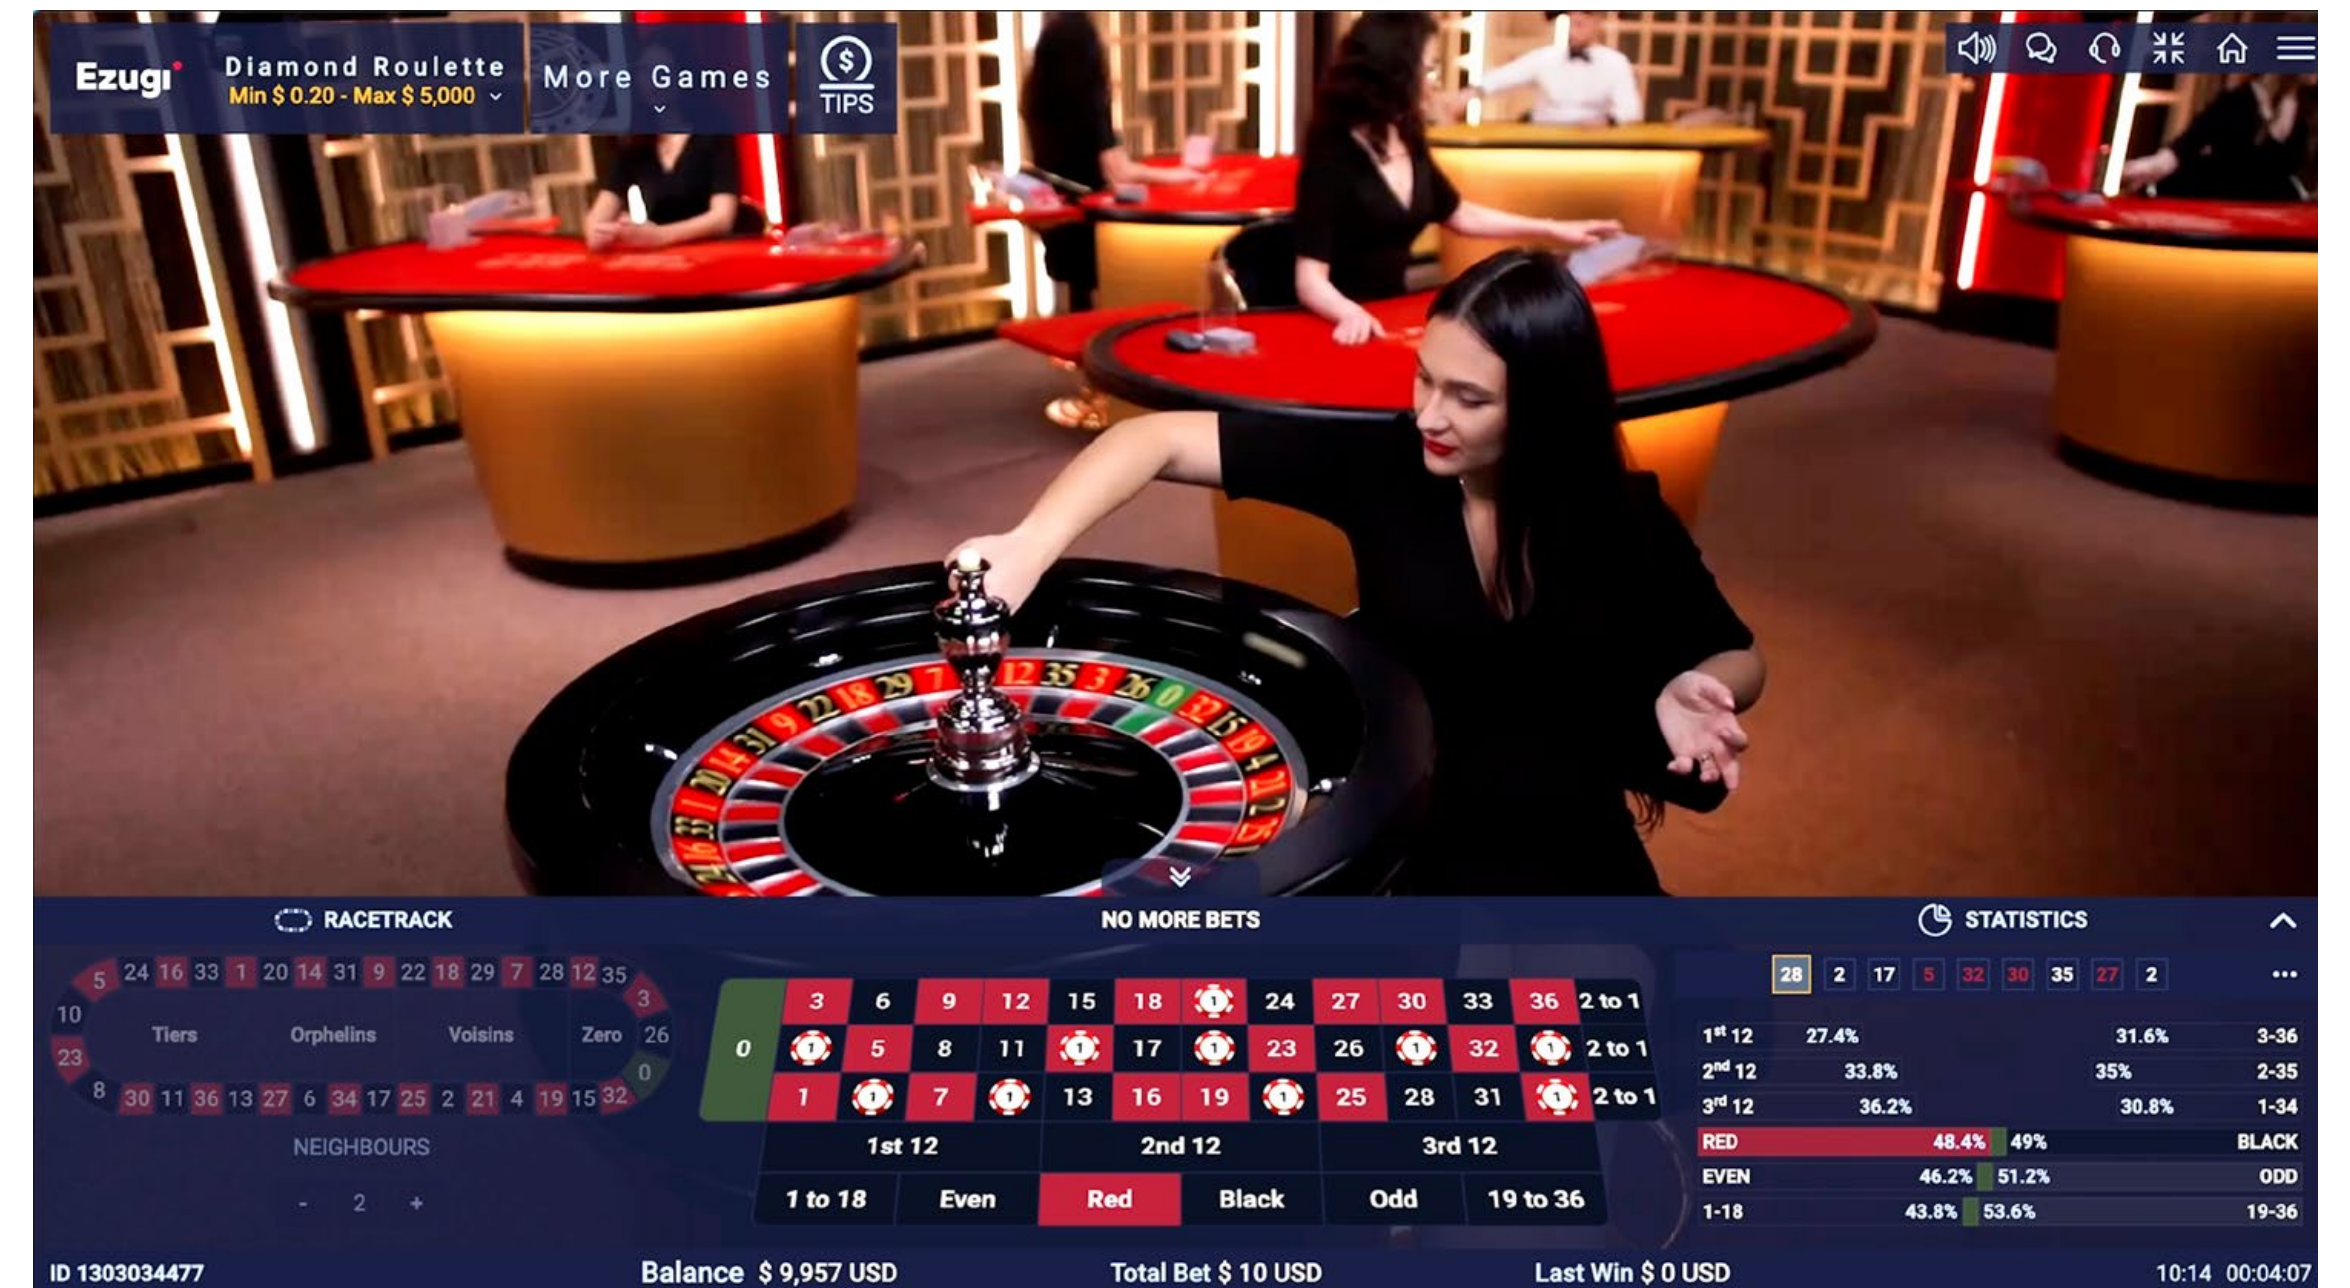

Prepare to be transported to the heart of a cricket pitch as Cricket Auto Roulette unfolds with its immersive cricket-themed backdrop. Experience the exhilaration of each spin as you dive into a visually-striking Roulette encounter.

With Cricket Auto Roulette, the thrill of the pitch is just a spin away.

GAME OVERVIEW

VARIANTS

HOW TO PLAY

PAYOUTS

MARKETING ASSETS

HOW TO PLAY

The objective of Roulette is to predict the number on which the ball will land by placing one or more bets that cover that particular number. The wheel in European Roulette includes the numbers 1-16 plus a single 0 (zero).

You can place many different kinds of bets on the Roulette table. Bets can cover a single number or a certain range of numbers - each type of bet has its own payout rate.

Bets made on the numbered spaces on the betting area, or on the lines between them, are called inside bets, while bets made on the special boxes below and to the side of the main grid of numbers are called outside bets. A Straight Up bet or a Split bet are examples of inside bets, bets on Red/Black or Even/Odd are examples of outside bets.

Neighbour bets are placed on a special oval or racetrack-shaped betting area that allows you to more easily place neighbour bets and other special bets. Each bet covers a different set of numbers and offers different payout odds. Bet spots will be highlighted on the betting grid when placing neighbour bets.