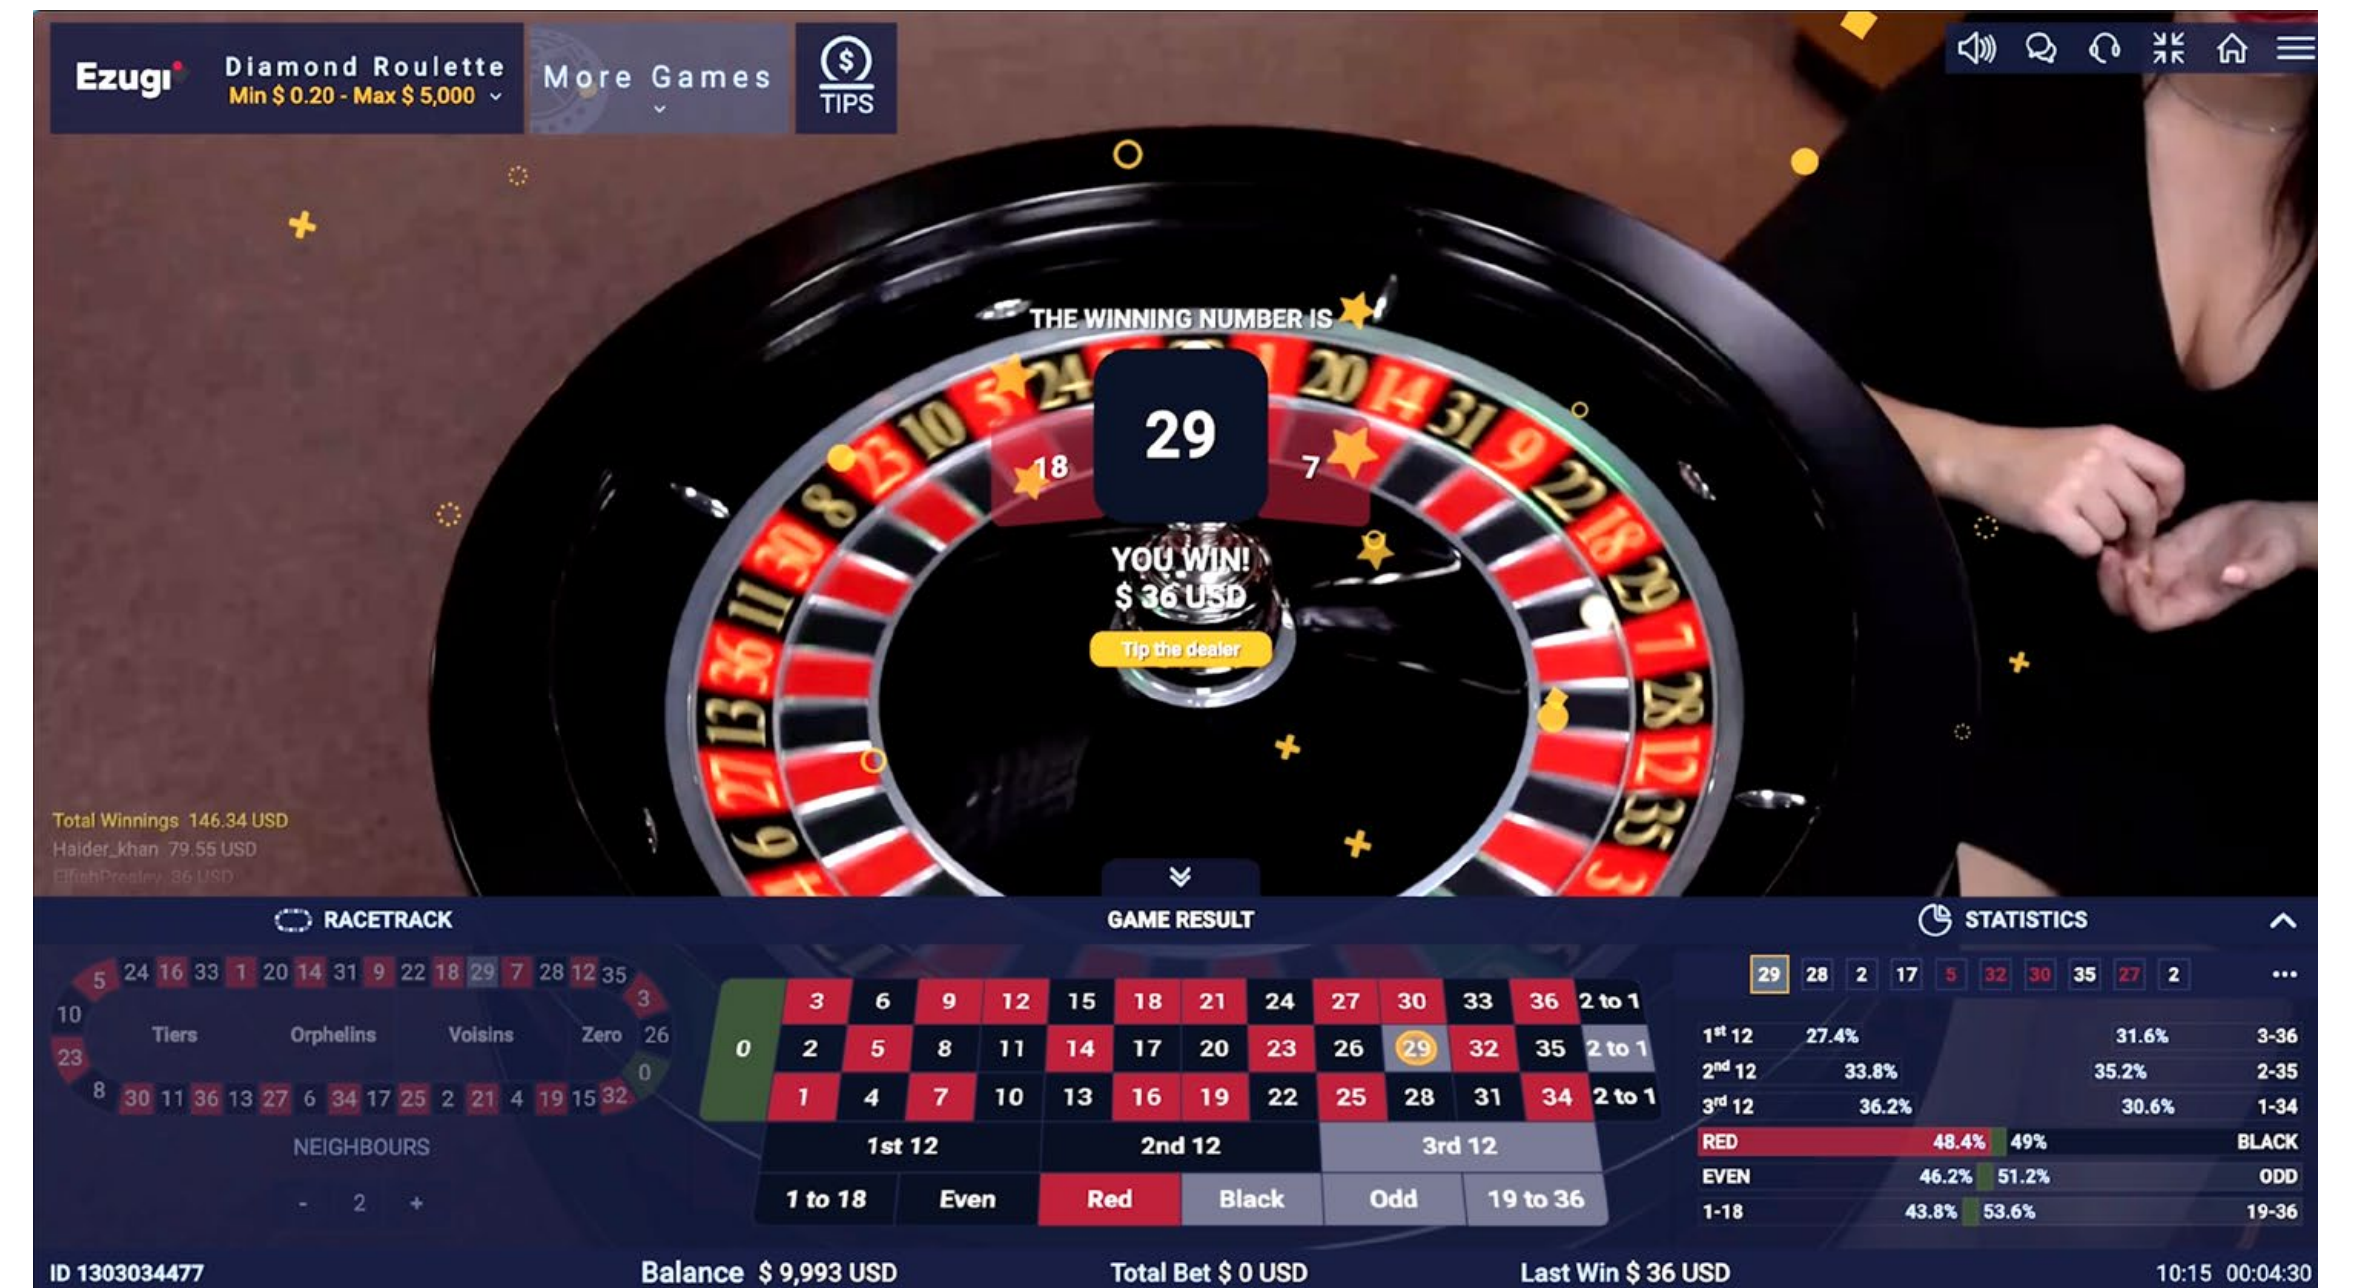

With Cricket Auto Roulette, the thrill of the pitch is just a spin away.

GAME OVERVIEW

VARIANTS

HOW TO PLAY

PAYOUTS

MARKETING ASSETS

HOW TO PLAY

The objective of Roulette is to predict the number on which the ball will land by placing one or more bets that cover that particular number. The wheel in European Roulette includes the numbers 1-16 plus a single 0 (zero).

You can place many different kinds of bets on the Roulette table. Bets can cover a single number or a certain range of numbers - each type of bet has its own payout rate.

Bets made on the numbered spaces on the betting area, or on the lines between them, are called inside bets, while bets made on the special boxes below and to the side of the main grid of numbers are called outside bets. A Straight Up bet or a Split bet are examples of inside bets, bets on Red/Black or Even/Odd are examples of outside bets.

GAME OVERVIEW

VARIANTS

HOW TO PLAY

PAYOUTS

MARKETING ASSETS

After the betting time has expired, the ball is spun within the Roulette wheel. The ball will eventually come to rest in one of the numbered pockets. You win if you have placed a bet that covers that particular number.

Neighbour bets are placed on a special oval or racetrack-shaped betting area that allows you to more easily place neighbour bets and other special bets. Each bet covers a different set of numbers and offers different payout odds. Bet spots will be highlighted on the betting grid when placing neighbour bets.