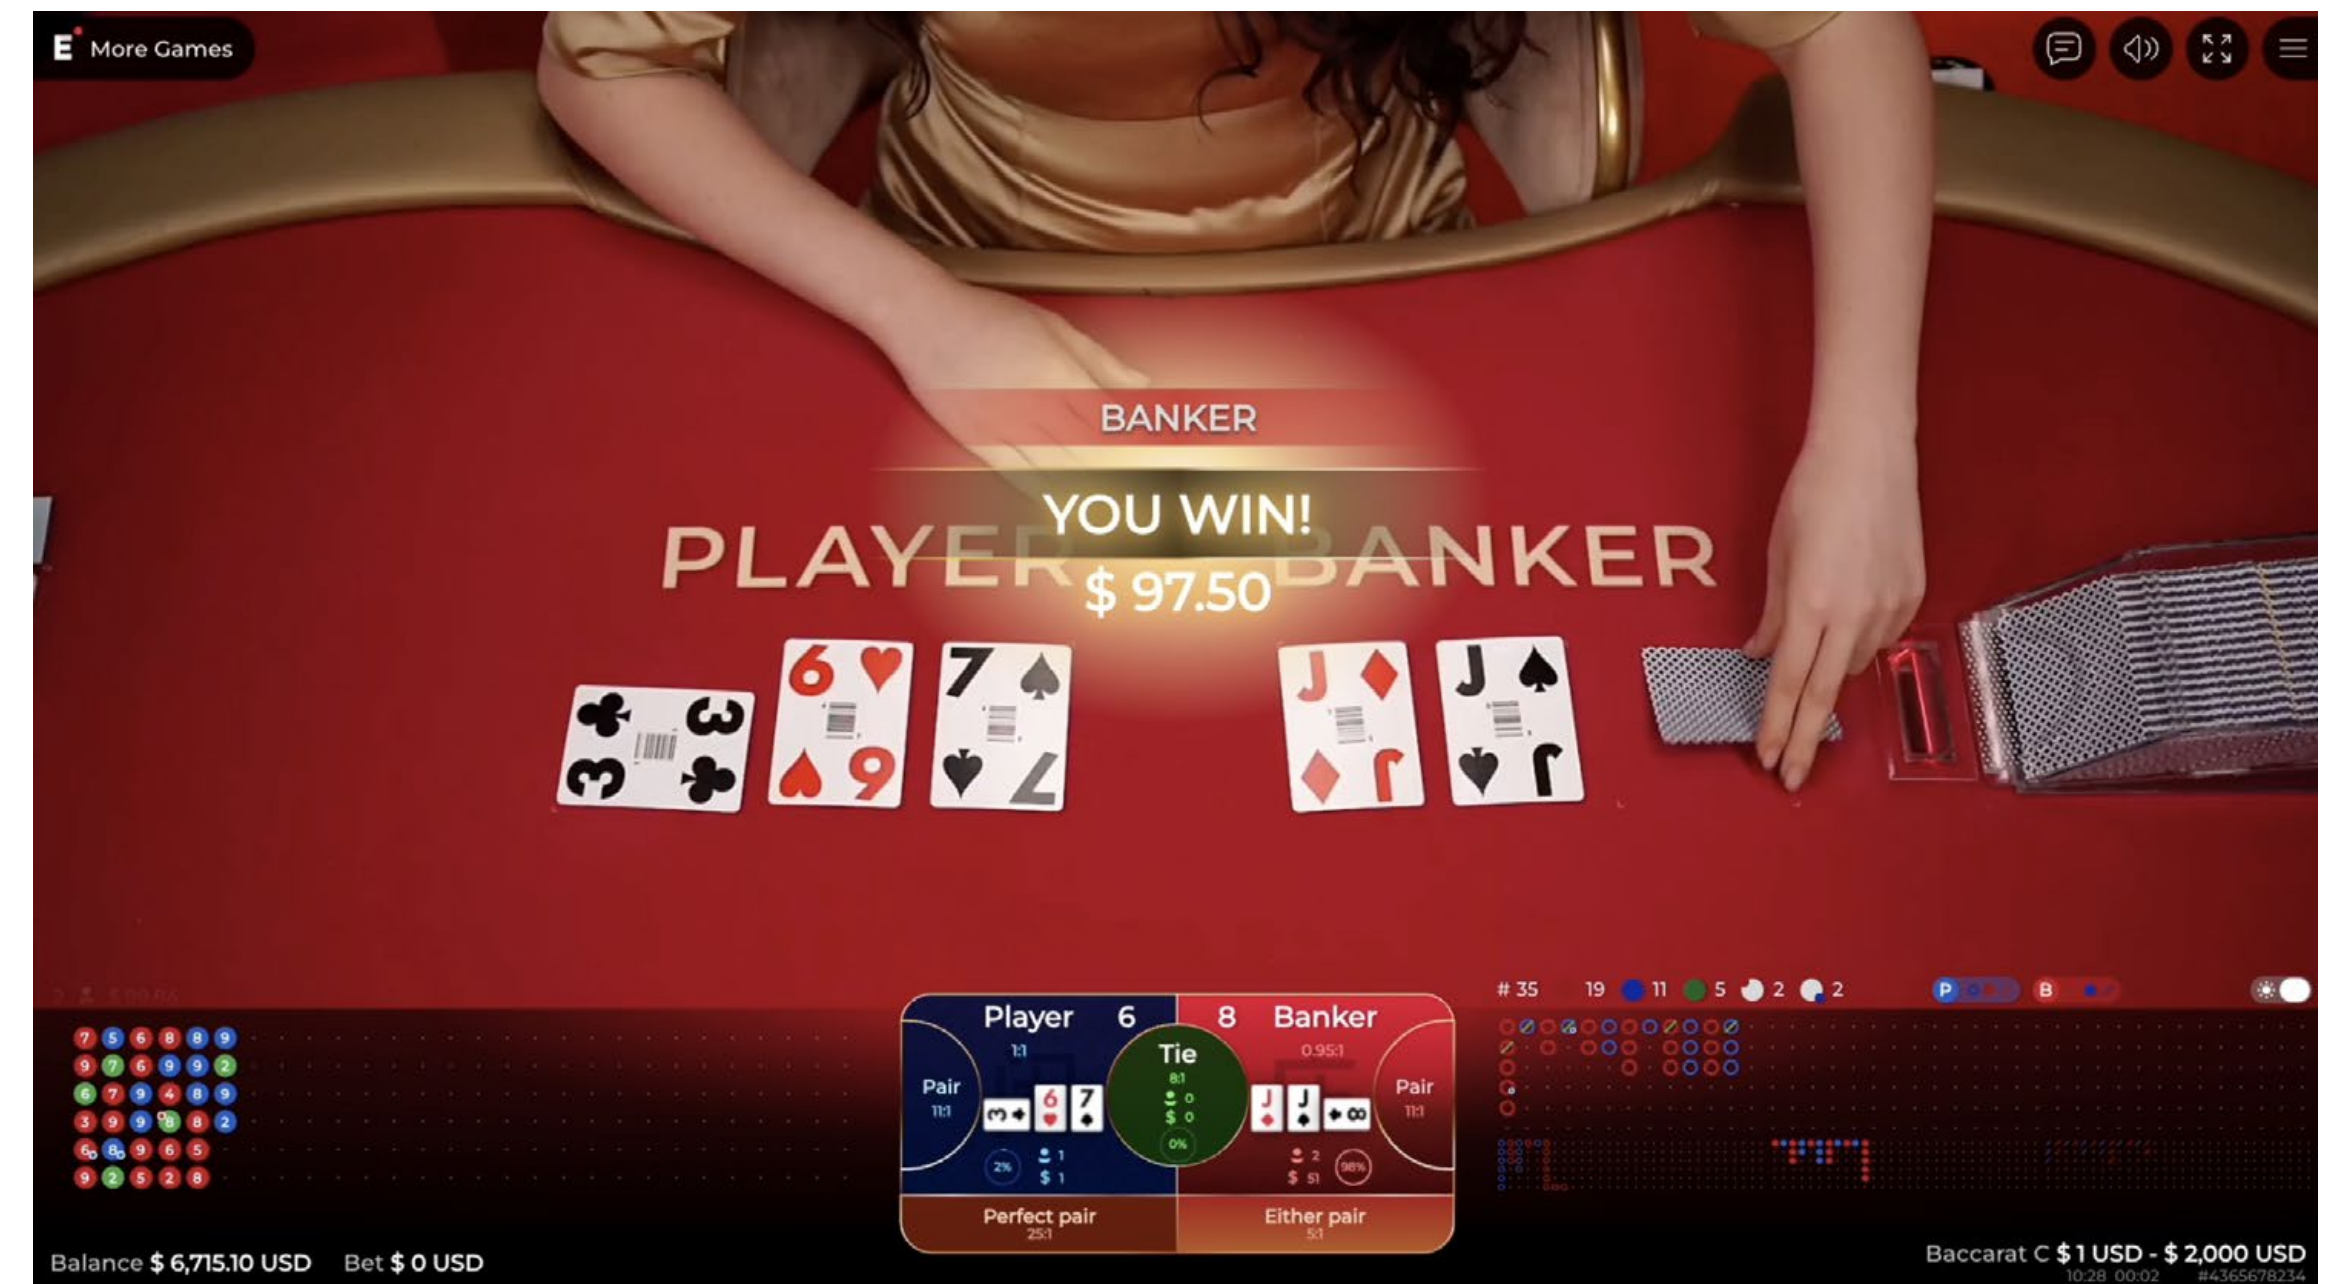

GAME OVERVIEW

VARIANTS

HOW TO PLAY

PAYOUTS

MARKETING ASSETS

HOW TO PLAY

The game is played with eight decks of 52 cards. Two hands are dealt – the Banker’s hand and the Player’s hand. The shoe is shuffled after seven decks.

BET ON PLAYER, BANKER AND TIE

Prior to each deal, the player can wager on whether the Player’s hand or the Banker’s hand will win by being closest to the value of 9.

The player also has the option to wager on a Tie (i.e. both the Banker’s and Player’s hands will total the same).

THE INITIAL DEAL AND CALCULATING THE VALUE OF EACH HAND

After the betting time period has expired, the Player and Banker are dealt two cards.

- Aces count as 1
- Cards from 2 to 9 are worth their numerical face values
- 10 and face cards (King, Queen, Jack) are each worth zero.

If the initial value of the hand is 10 or higher, then 10 is subtracted from the total and the figure remaining is the value of the hand.

If the value of the Player’s and Banker’s hands equal the same total, the hand is declared a Tie.

If the value of the card in either the Player’s hand or the Banker’s hand is an 8 or a 9 (‘Natural’) after receiving their initial two cards, no additional cards shall be dealt to either hand.